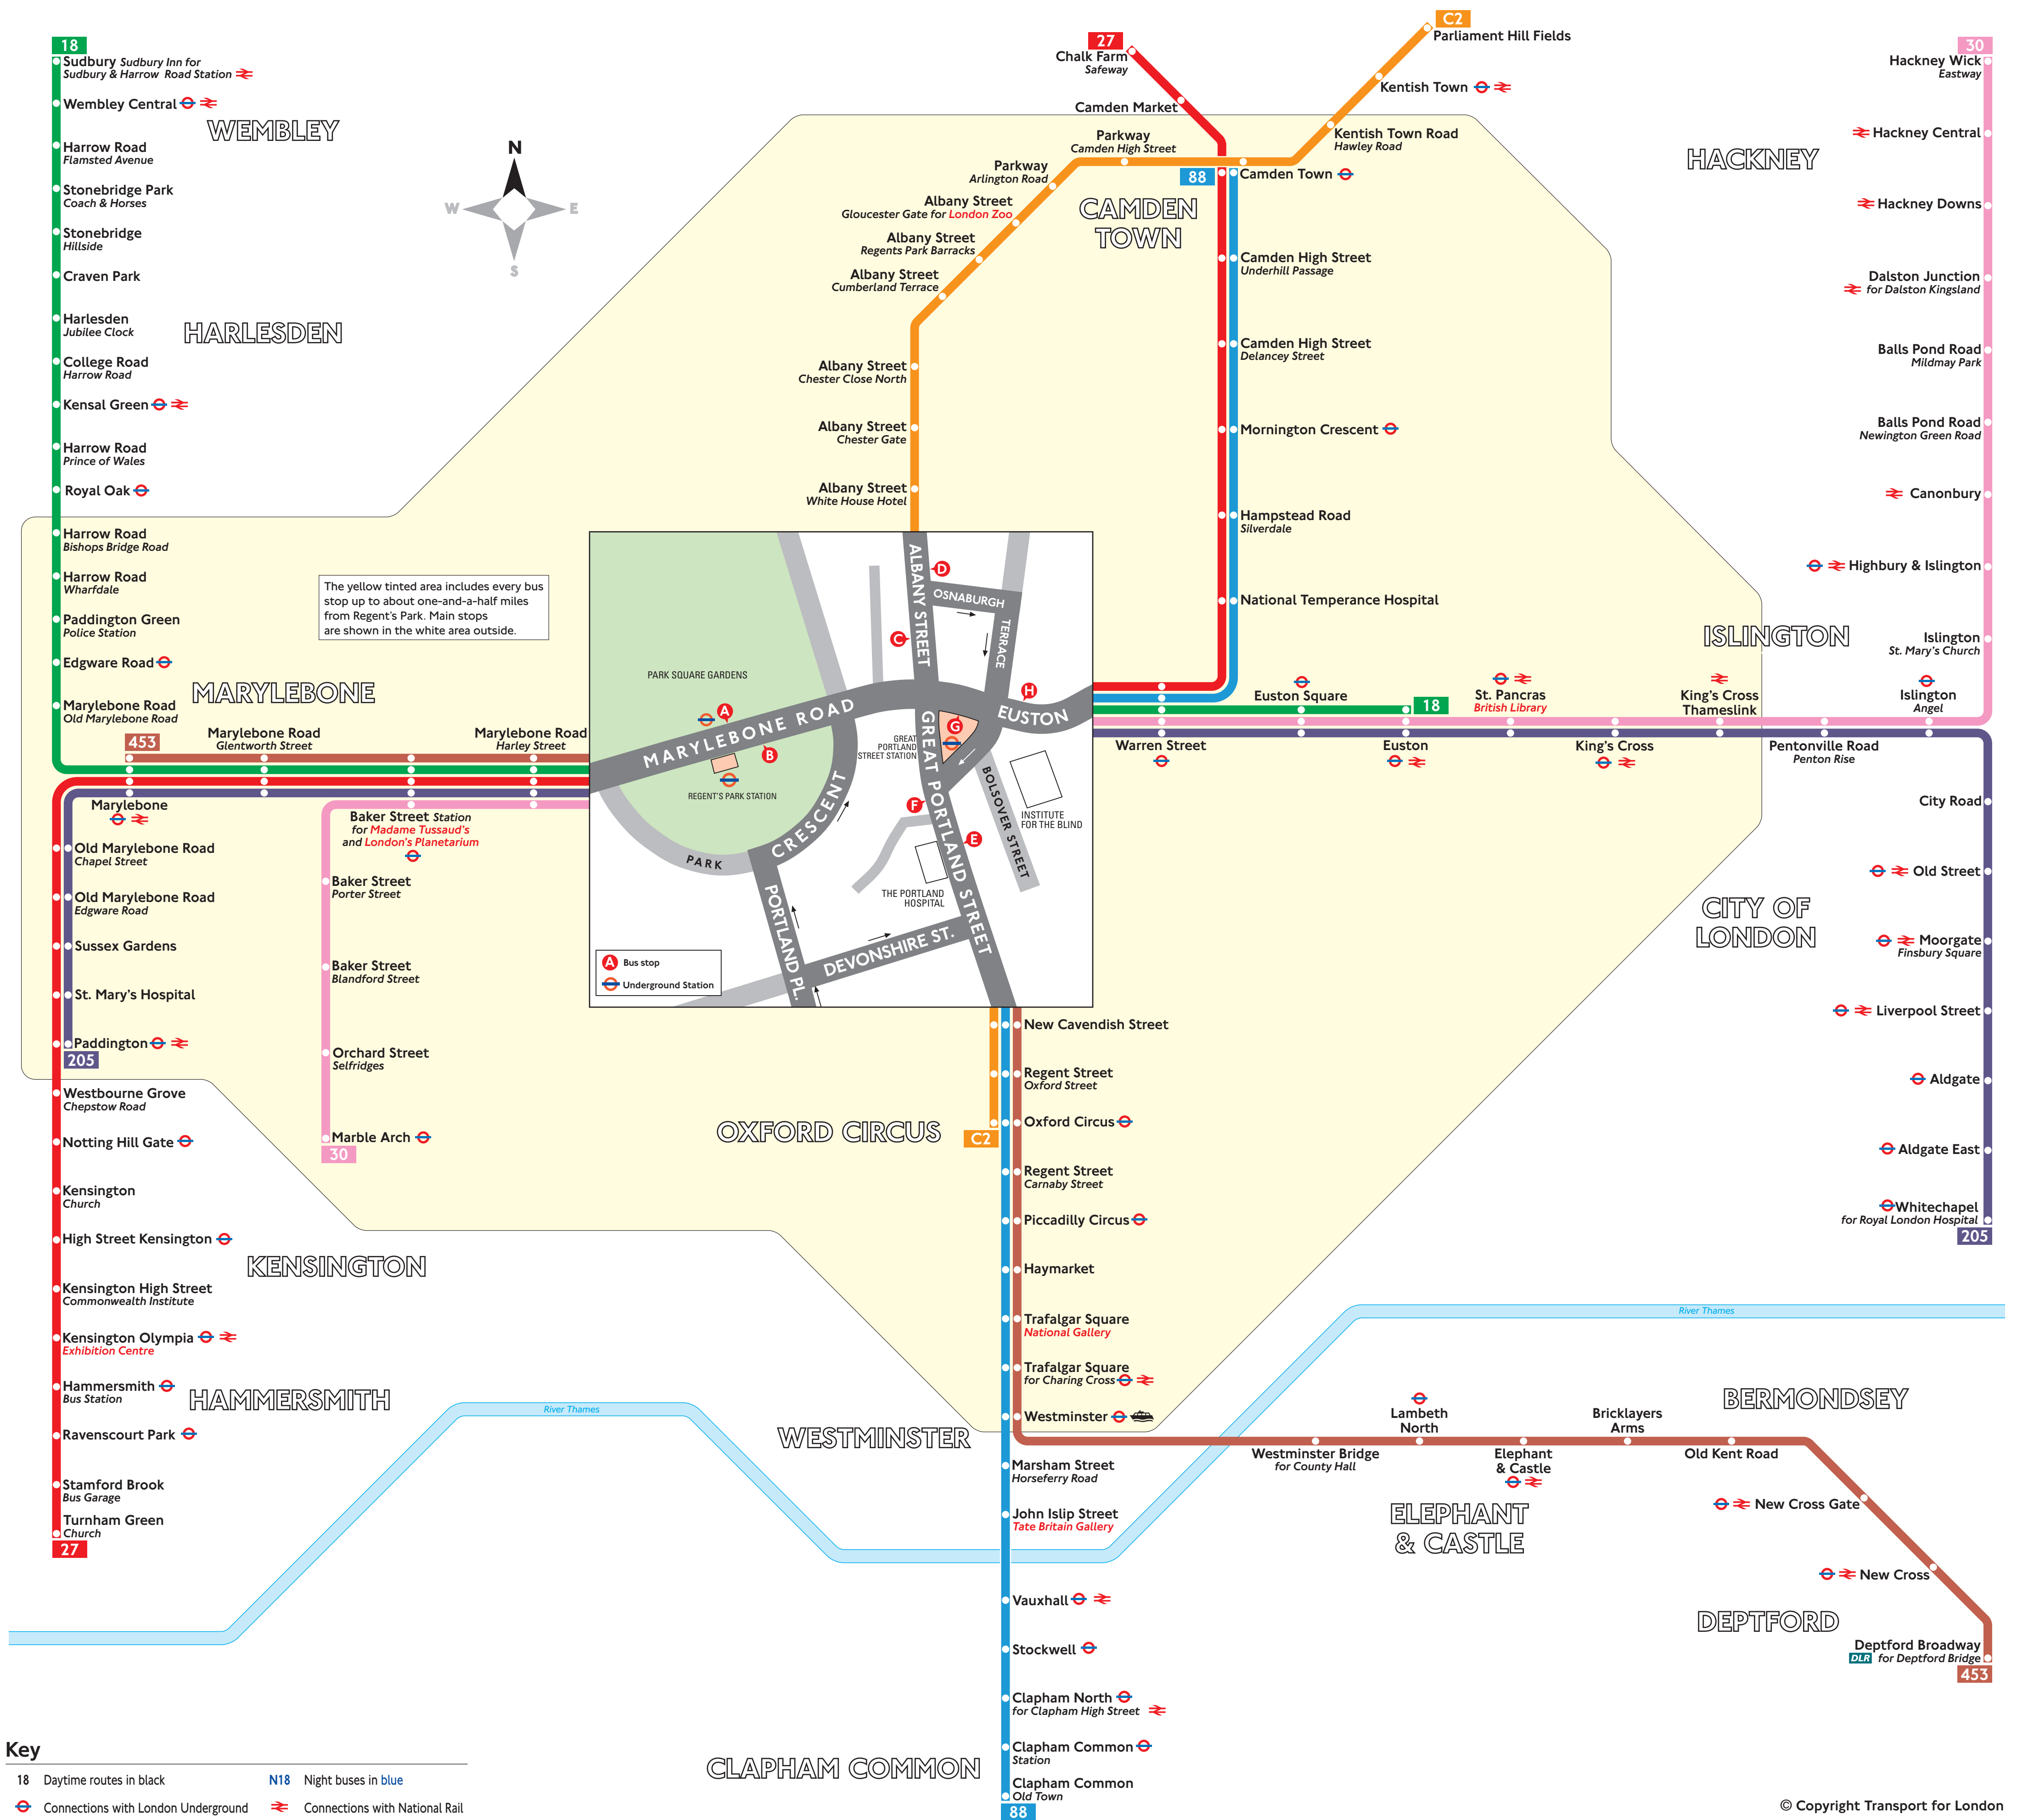

Key

- 18 Daytime routes in black
- N18 Night buses in blue
- Connections with London Underground
- Connections with National Rail
- Connections with Docklands Light Railway
- Connections with Boat services
- Red names indicate place of interest

Red discs show the bus stop you need for your chosen bus service. The disc appears on the top of the bus stop in the street (see map of town centre in centre of diagram).

Route finder

Bus service	Towards	Bus stop
18	Euston	A, H
	Sudbury	B, G
27	Chalk Farm	A, H
	Turnham Green	B, G
30	Hackney Wick	A, H
	Marble Arch	B, G
88	Camden Town	F, H
	Clapham Common	E
205	Paddington	B, G
	Whitechapel	A, H
453	Deptford Broadway	A, E
	Marylebone	B
C2	Oxford Circus	D, E
	Parliament Hill Fields	C, F

Night buses

Bus service	Towards	Bus stop
N18	Harrow Weald	B, F
	Trafalgar Square	E
N27	Chalk Farm	A, H
	Turnham Green	B, G
N88	Camden Town	F, H
	Clapham Common	E
N453	Deptford Broadway	A, E
	Marylebone	B

Destination finder

Destination	Bus service	Bus stop
A		
Albany Street	C2	C, F
Aldgate	205	A, H
Aldgate East	205	A, H
B		
Baker Street	30	B, G
Baker Street Station for Madame Tussaud's and London's Planetarium	18, 27, 30, 205, N27	B, G
Balls Pond Road	30	A, H