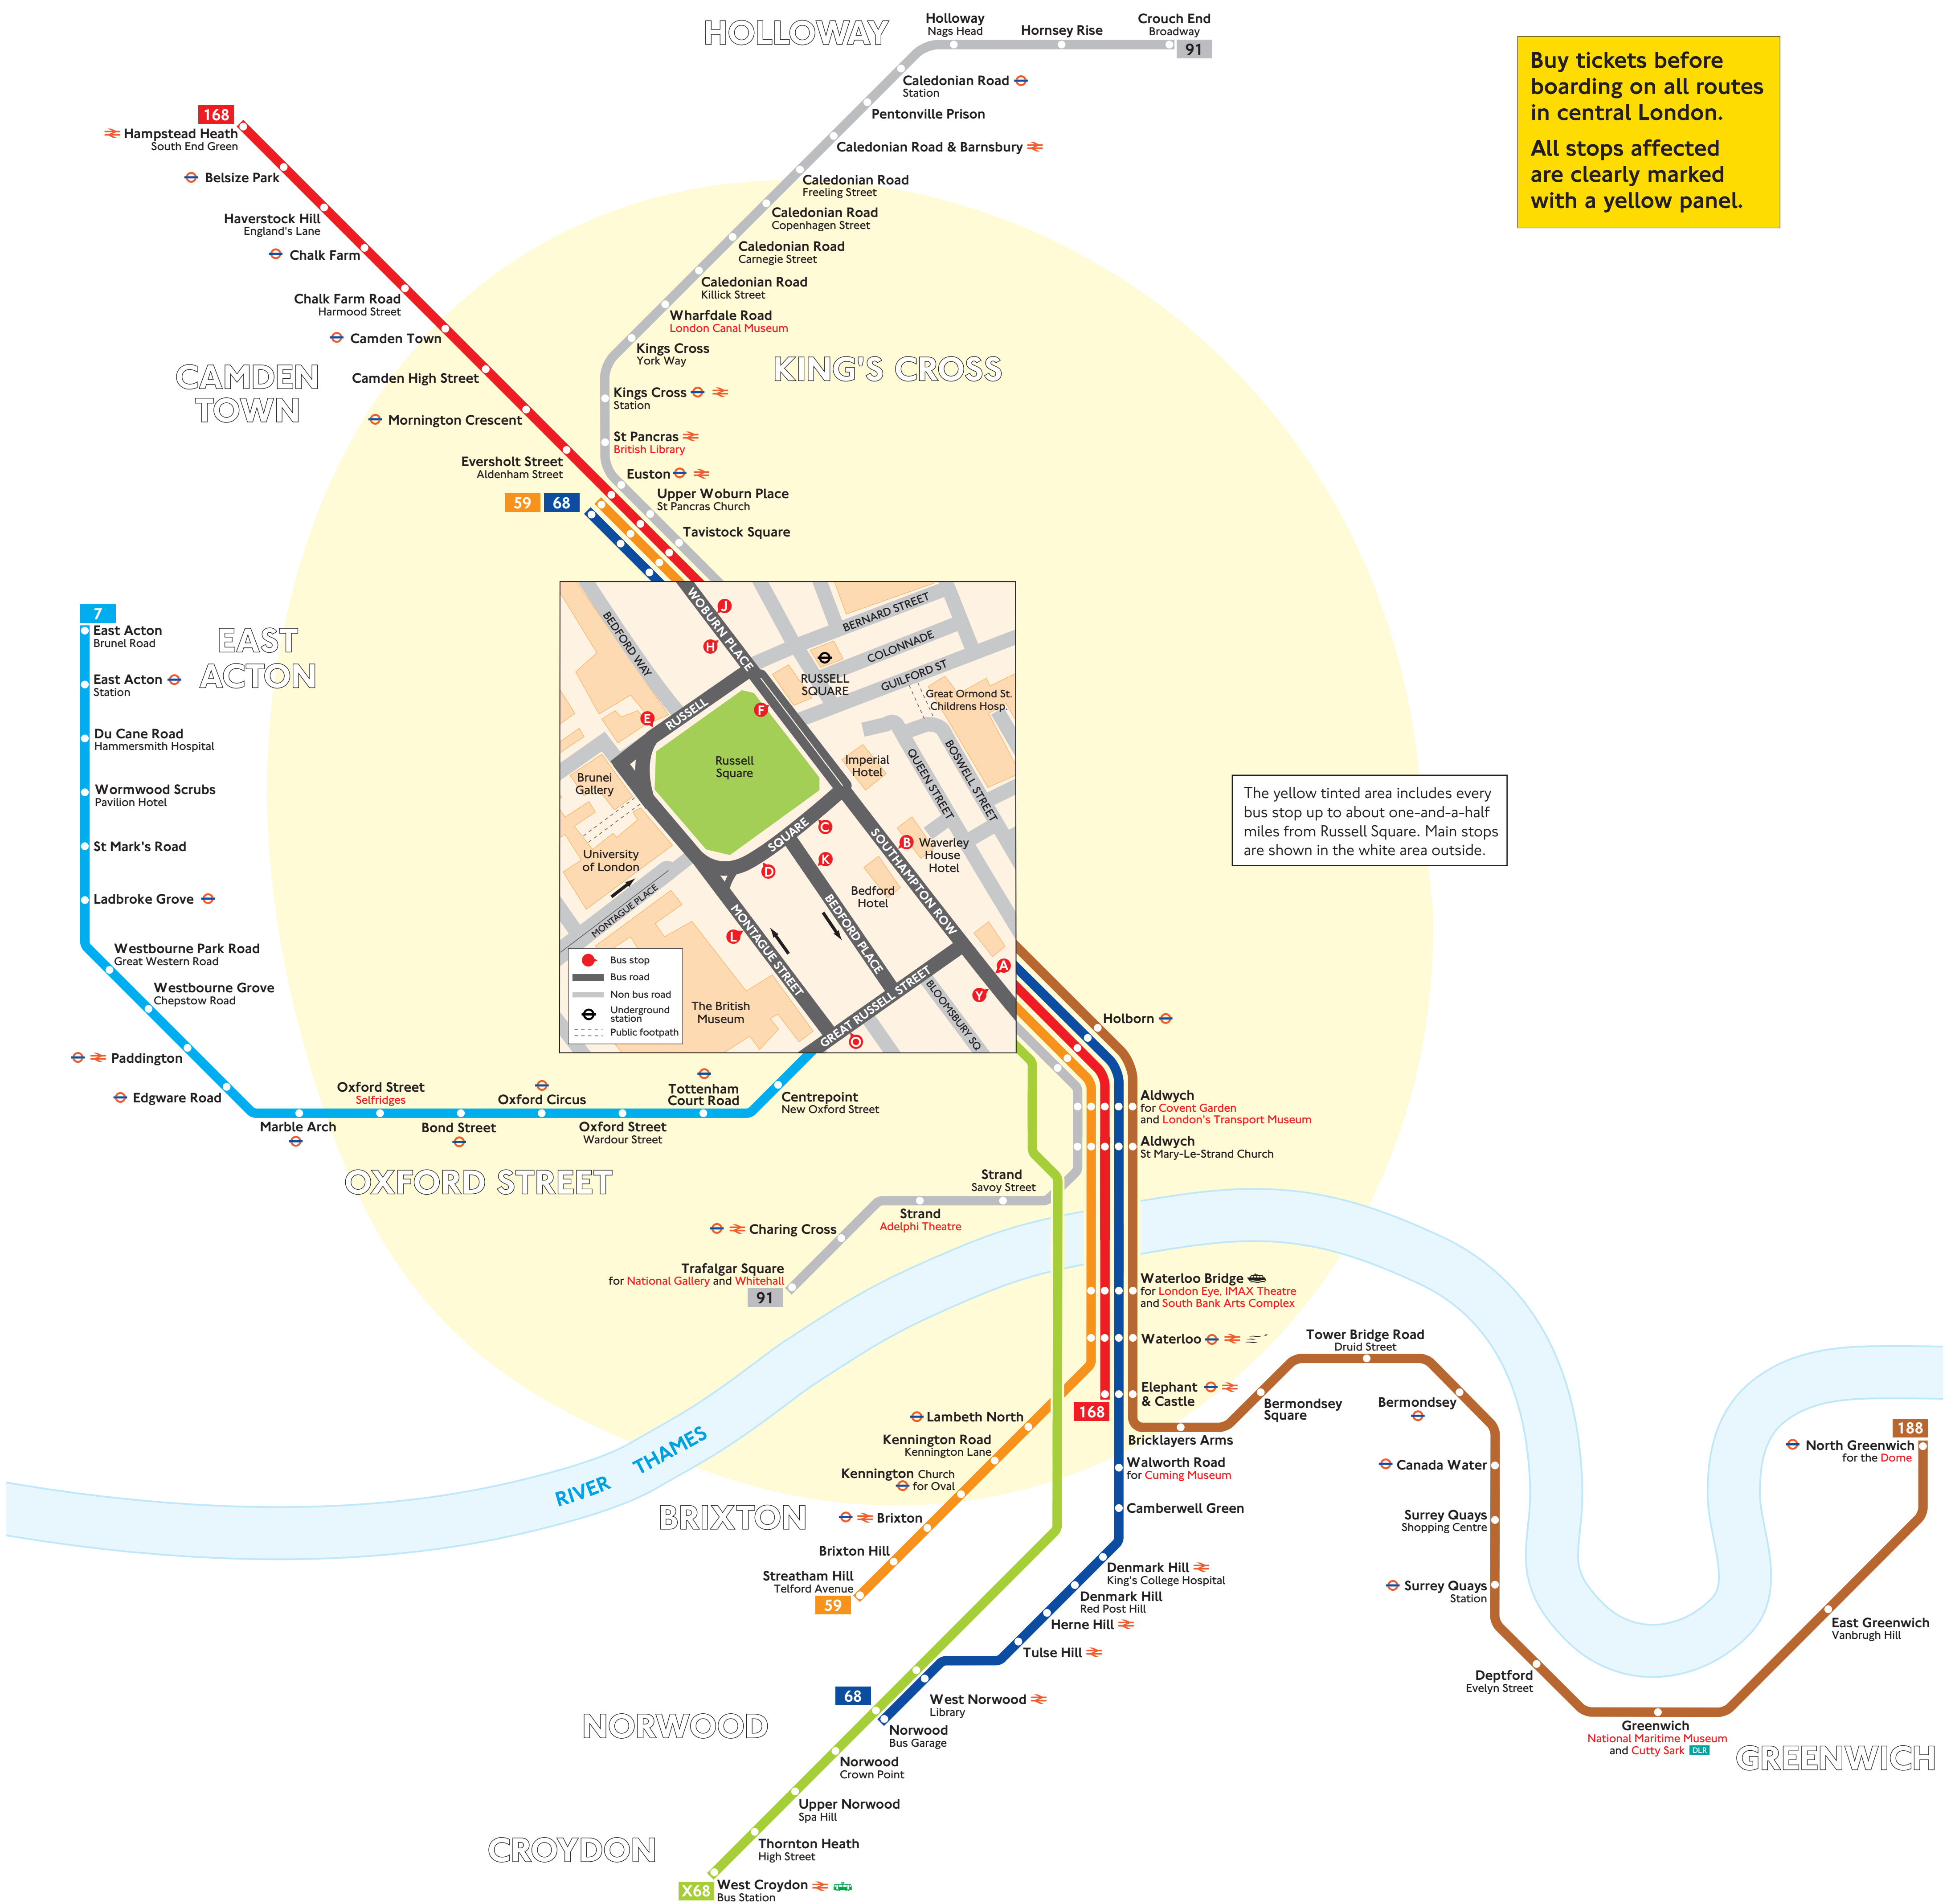

Buy tickets before boarding on all routes in central London. All stops affected are clearly marked with a yellow panel.

The yellow tinted area includes every bus stop up to about one-and-a-half miles from Russell Square. Main stops are shown in the white area outside.

- ### Key
- 7 Daytime routes in black
 - N7 Night buses in blue
 - Connections with Underground
 - Connections with National Rail
 - Connections with Docklands Light Railway
 - Connections with River Boat services
 - Connections with Eurostar
 - Connections with Tramlink
 - Red names indicate places of interest
 - * Monday to Friday afternoon peaks only

N7	Northolt	E K O
N91	Cockfosters	F Y
	Trafalgar Square	A B J

Other bus services
Airbus route A2 H L

Destination finder

Destination	Bus service	Bus stops
A Acton Central	N7	E K O
Aldwych for Covent Garden and London's Transport Museum	59, 68, 91, 168, N91	A B J
Arnos Grove	188	A B E
N91	F Y	
B Belsize Park	168	F Y
Bermondsey	188	A B E
Bermondsey Square	188	A B E
Bond Street	7, N7	E K O
Bounds Green	N91	F Y
Bricklayers Arms	188	A B E
Brixton	59	A B J
Brixton Hill	59	A B J
C Caledonian Road	91, N91	F Y
Caledonian Road & Barnsbury	91, N91	F Y
Camden High Street	68	A B J
Camden Town	168	F Y
Canada Water	188	A B E
Centrepoint New Oxford Street	7, N7	E K O
Chalk Farm	168	F Y
Chalk Farm Road Harmood Street	168	F Y
Charing Cross	91, N91	A B J
Cockfosters	N91	F Y
Crouch End	91, N91	F Y
D Deptford Evelyn Street	188	A B E
Denmark Hill	68	A B J
Du Cane Road Hammersmith Hospital	7, N7	E K O
E Ealing Broadway	N7	E K O
Ealing Common	N7	E K O
East Acton	7, N7	E K O
East Greenwich Vanbrugh Hill	188	A B E
Edgware Road	7, N7	E K O
Elephant & Castle	68, 168	A B J
	188	A B E
Euston	59, 68, 91, 168, N91	F Y