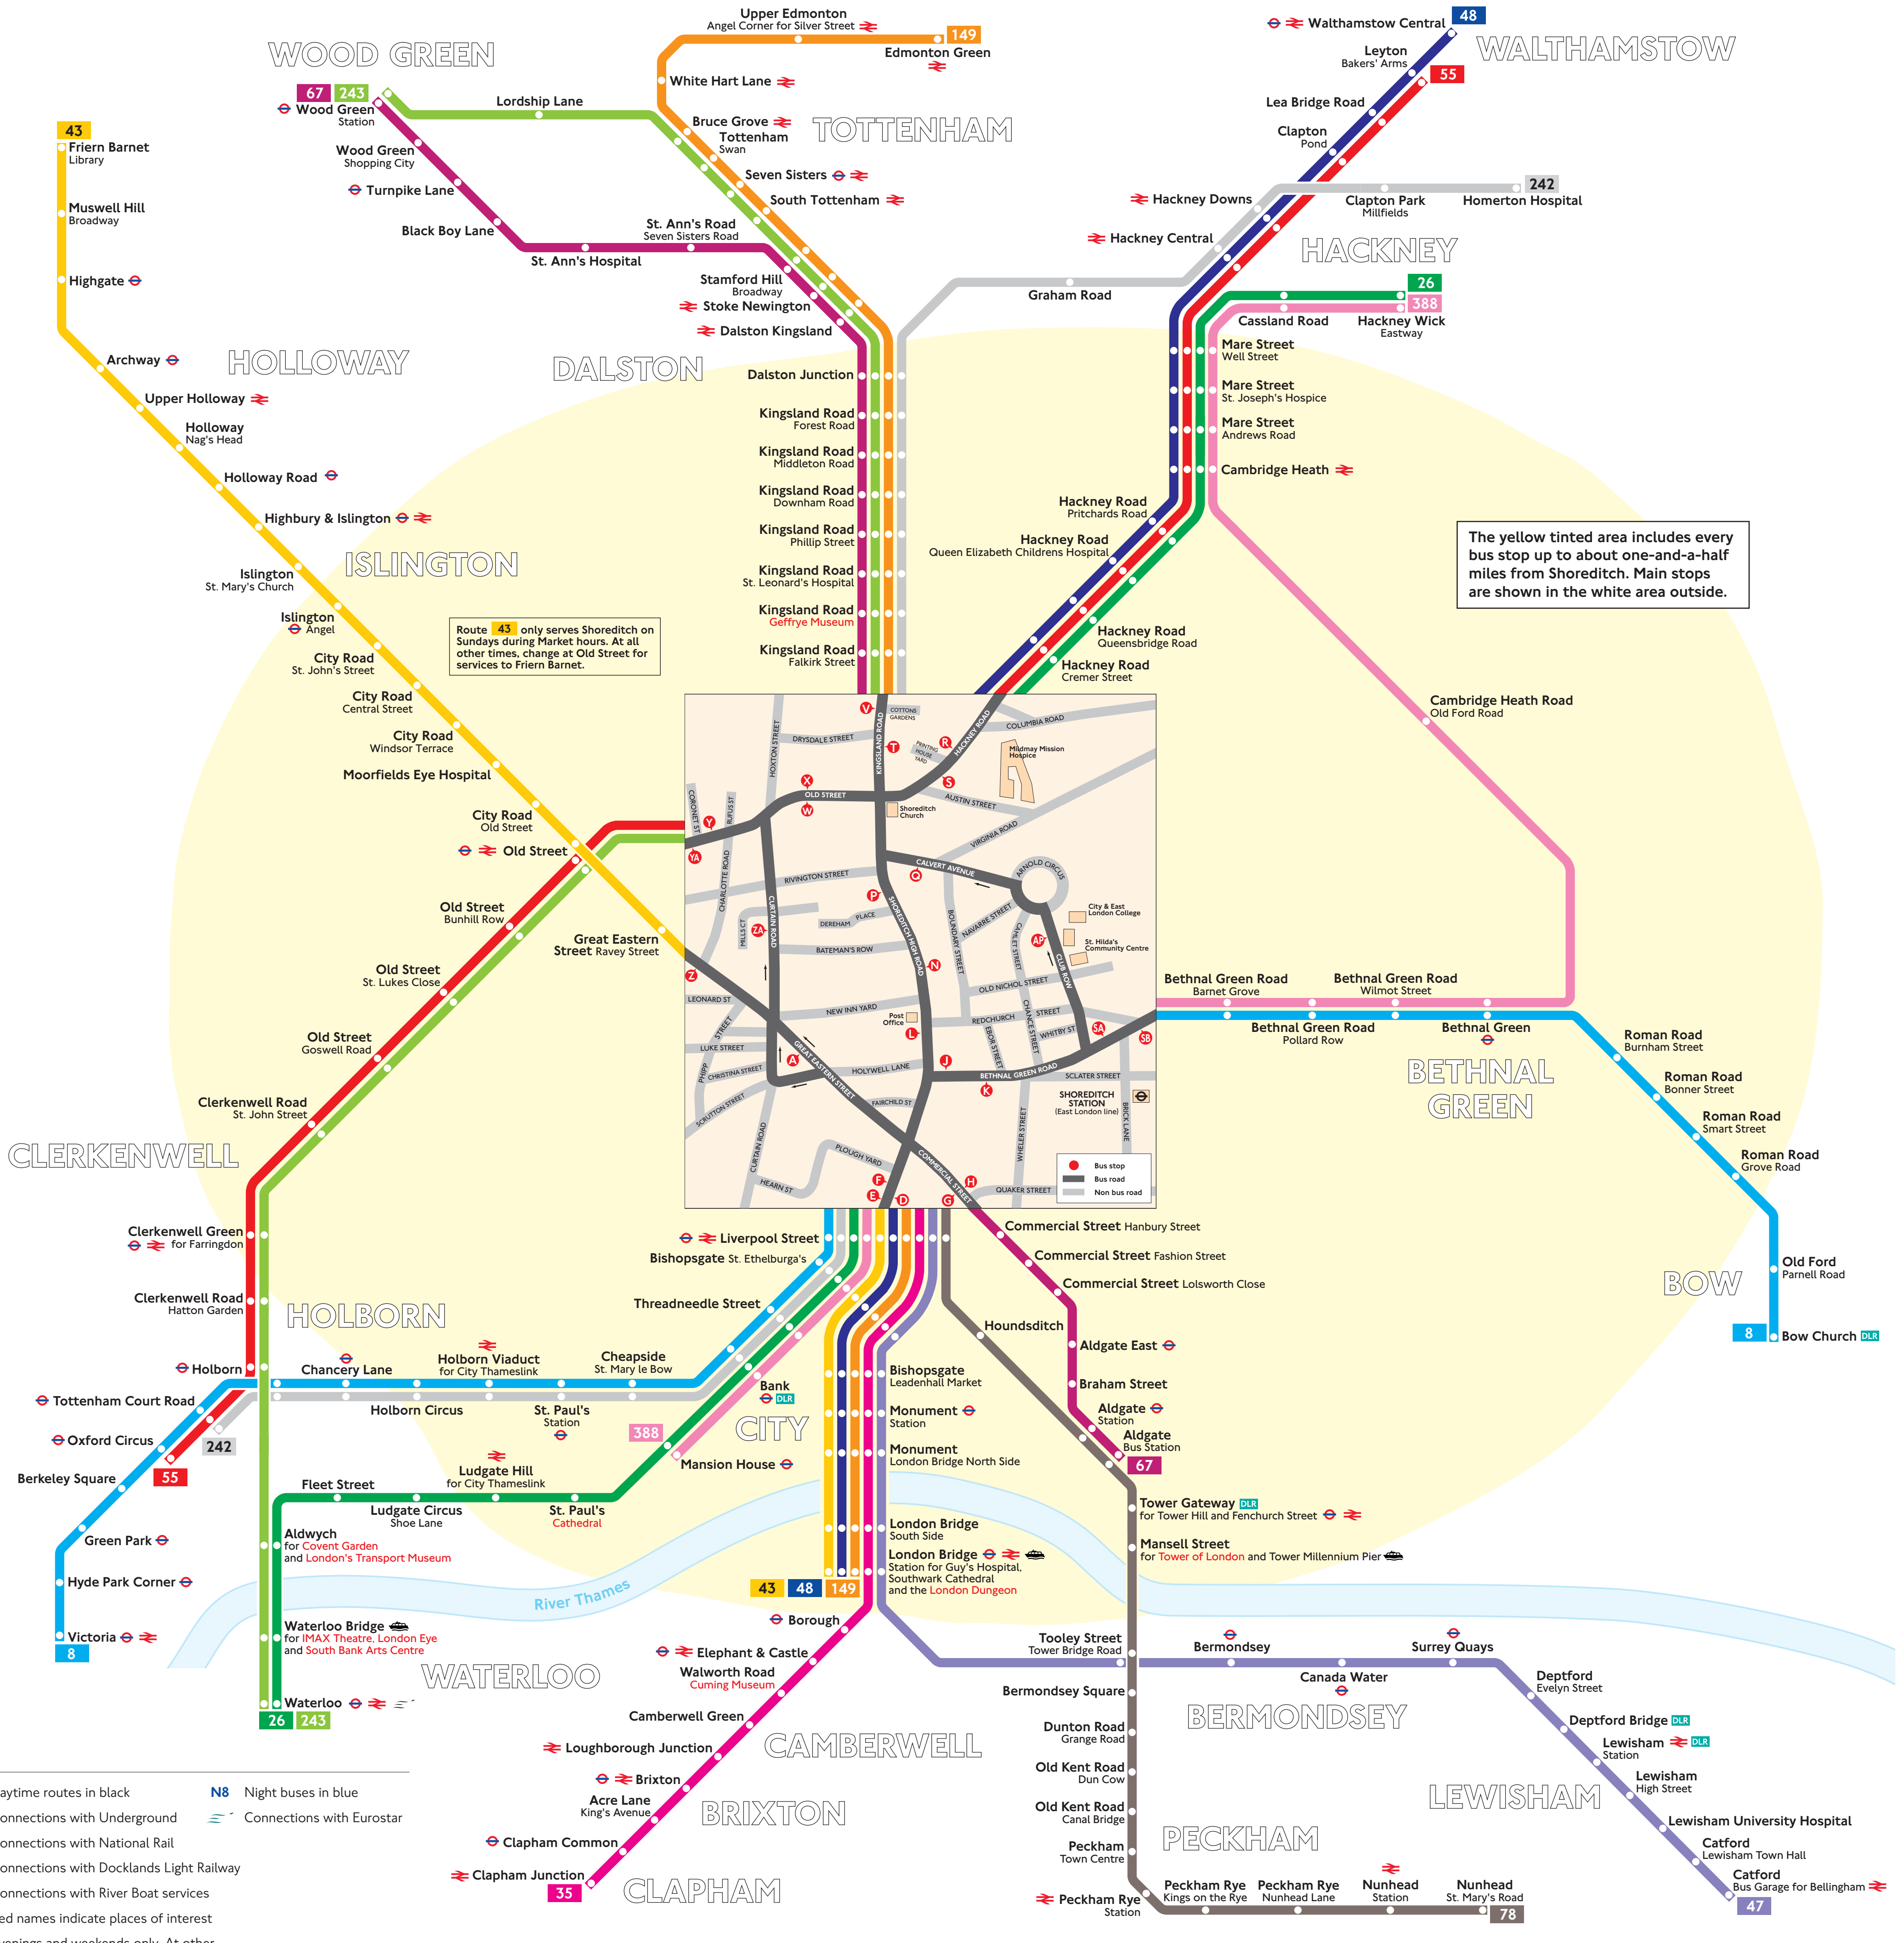

The yellow tinted area includes every bus stop up to about one-and-a-half miles from Shoreditch. Main stops are shown in the white area outside.

Key

- 8 Daytime routes in black
- N8 Night buses in blue
- Connections with Underground
- Connections with Eurostar
- Connections with National Rail
- Connections with Docklands Light Railway
- Connections with River Boat services
- Red names indicate places of interest
- Evenings and weekends only. At other times the first pick-up point is stop N.

Red discs show the bus stop you need for your chosen bus service. The disc **A** appears on the top of the bus stop in the street (see map of town centre in centre of diagram).

Route finder

Bus service	Towards	Bus stops
8	Bow	E J SA
	Victoria	D K SB
26	Hackney Wick	F L P R
	Waterloo	D N S
35	Clapham Junction	D N
43	Friern Barnet Sunday Market hours only	A F Z
	London Bridge Sunday Market hours only	D N X
47	Catford	D N
48	London Bridge	D N S
	Walthamstow Central	F L P R
55	Leyton Baker's Arms	R X Y
	Oxford Circus	S W VA
67	Aldgate	H N T
	Wood Green	G L P V
78	Nunhead	D N
149	Edmonton Green	F L P V
	London Bridge	D N X
242	Homerton Hospital	F L P V
	Tottenham Court Road Station	D N
243	Waterloo	T W VA
	Wood Green	V X Y
388	Hackney Wick	E J SA
	Mansion House	D K SB