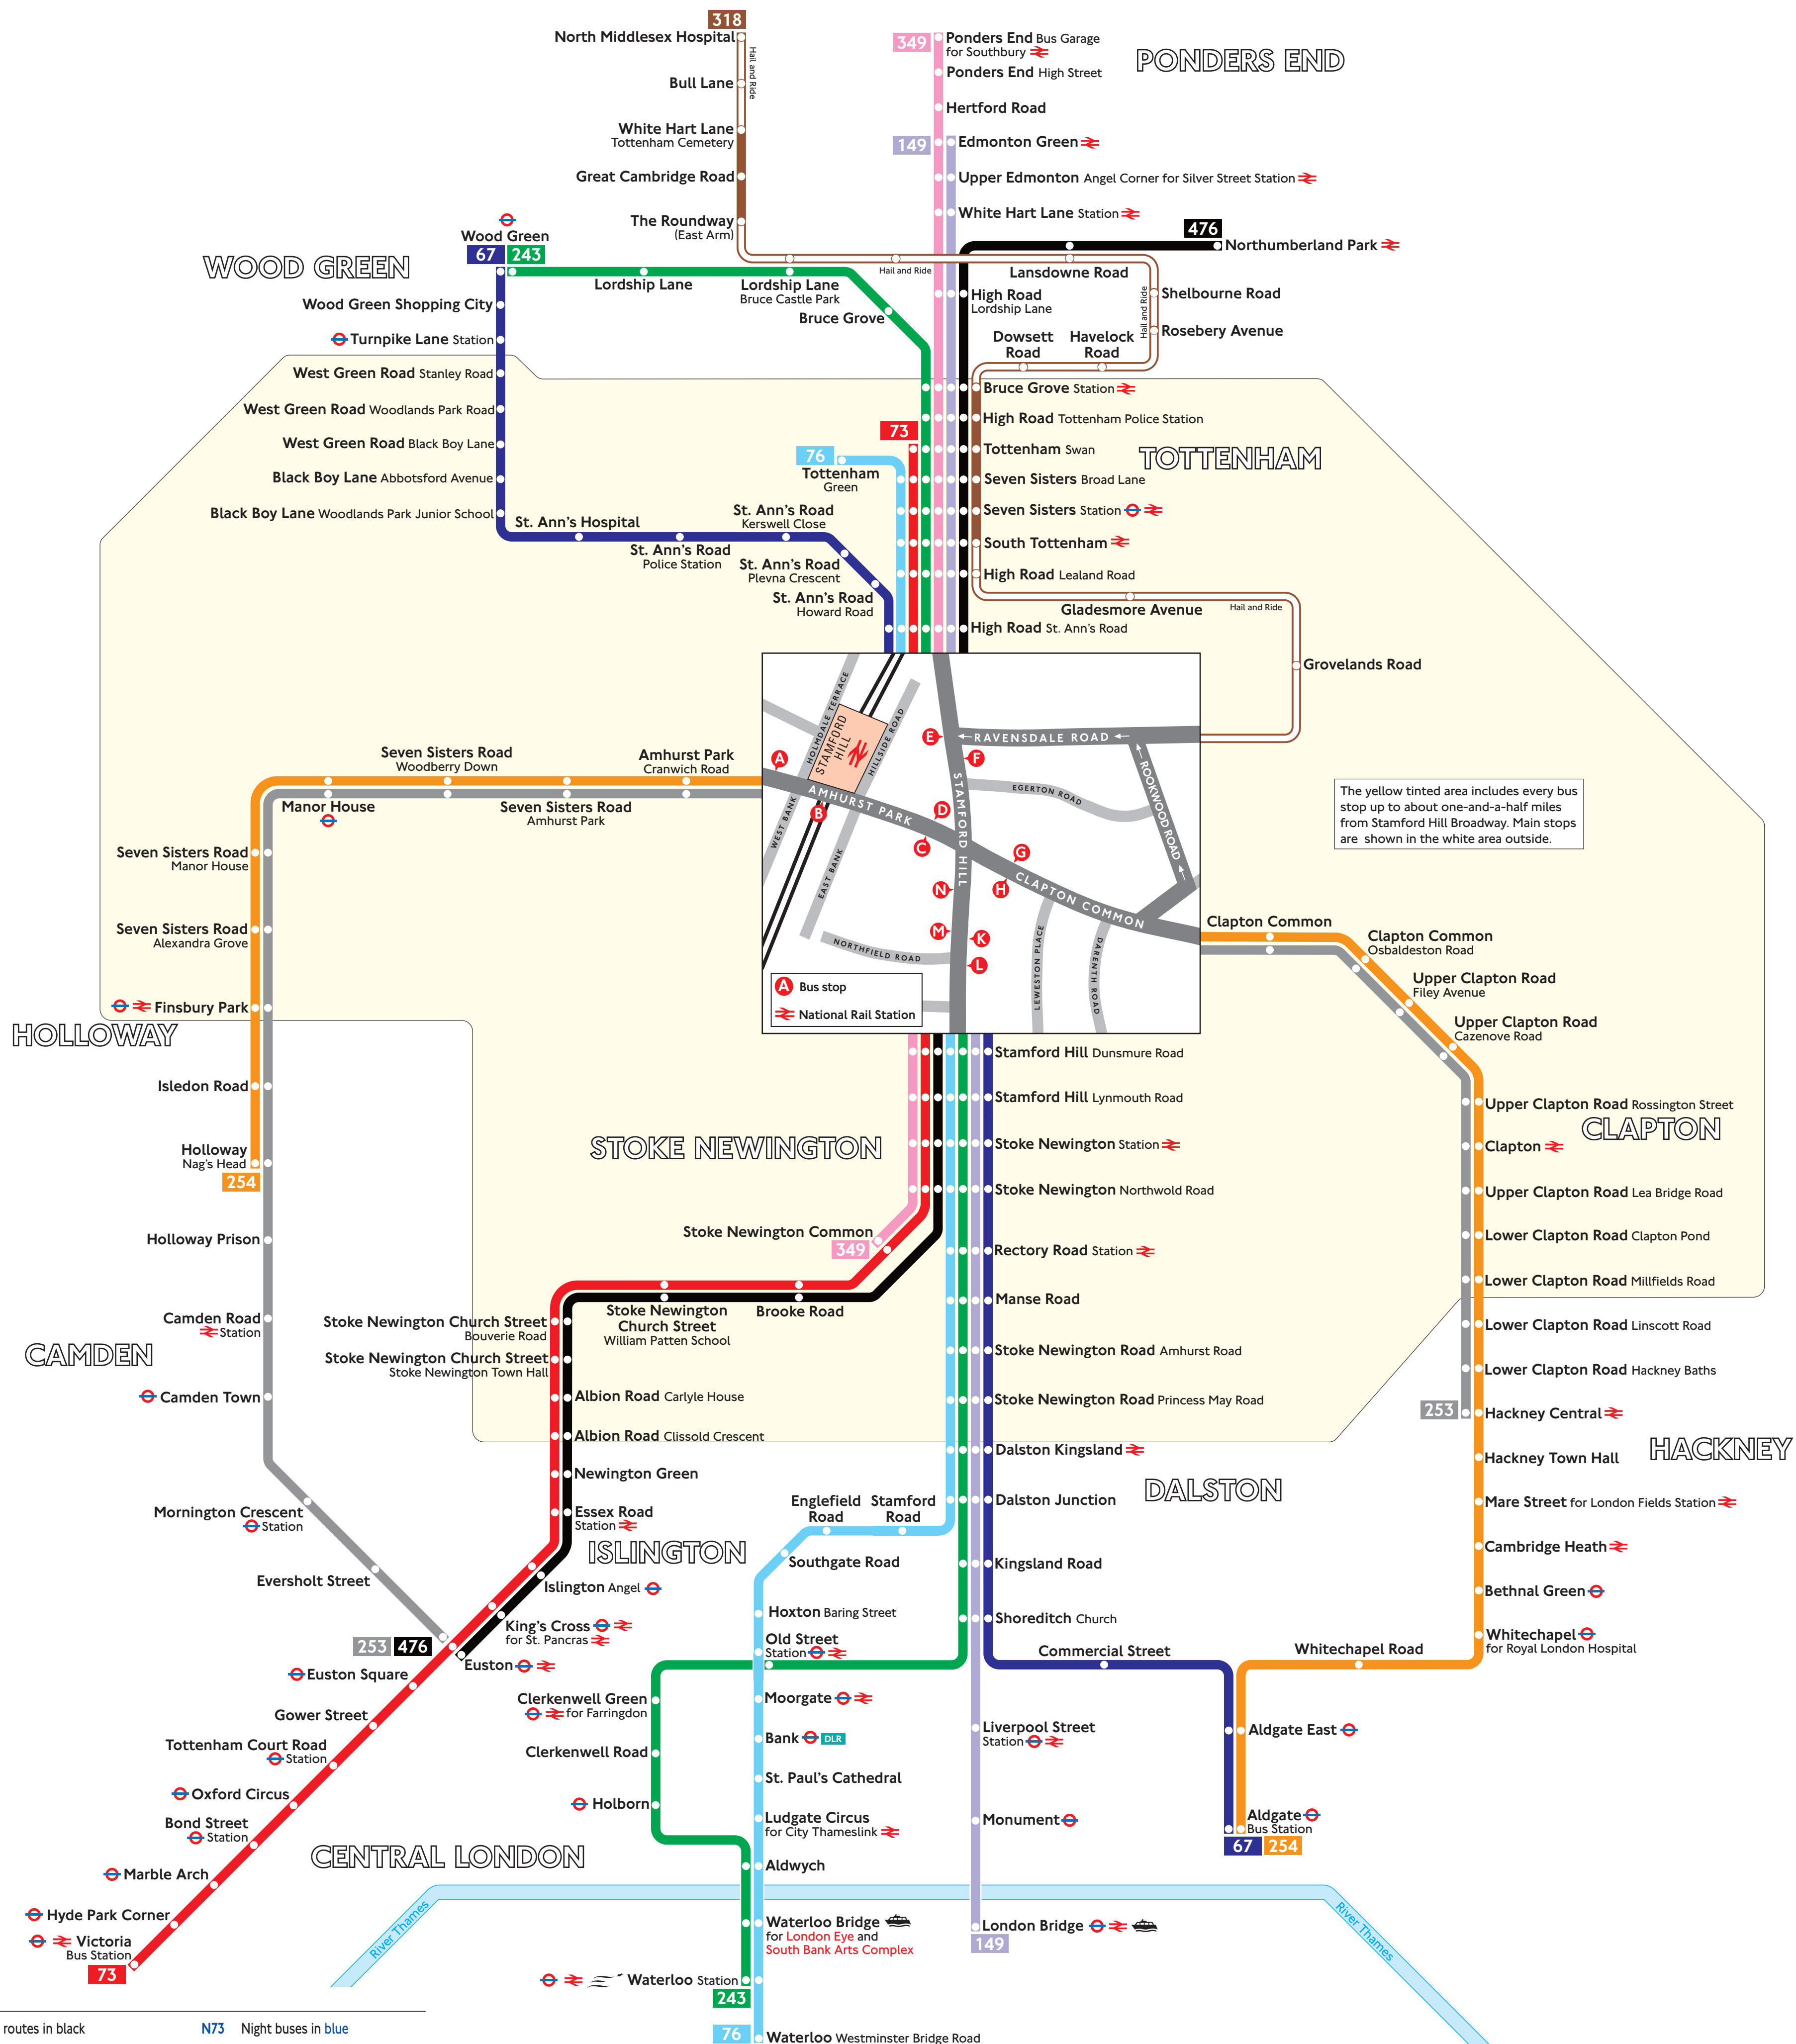

Key

- 67 Daytime routes in black
- N73 Night buses in blue
- Connections with London Underground
- Connections with Docklands Light Railway
- Red names indicate place of interest
- Connections with National Rail
- Connections with Eurostar
- Connections with Boat services

Red discs show the bus stop you need for your chosen bus service. The disc **A** appears on the top of the bus stop in the street (see map of town centre in centre of diagram).

Route finder

Bus service	Towards	Bus stop
67	Aldgate (via Dalston)	F L
73	Wood Green	E M
76	Tottenham	E N
149	Edmonton Green	F N
243	Waterloo Westminster Bridge Rd	F L
253	London Bridge	F L
254	Waterloo	F L
318	Wood Green	F L
349	Northumberland Park	F N
476	Edmonton Green	F N

Route 149 is a 24 hour service. Buses on this route run during the day and night from the stops shown in the route finder above.

Night buses

Bus service	Towards	Bus stop
N73	Victoria	F K
N76	Walthamstow	F N
N243	Northumberland Park	F N
N253	Waterloo Westminster Bridge Rd	F L
	Trafalgar Square	F L
	Wood Green	F L
	Aldgate (via Hackney)	A D G
	Tottenham Court Rd (via Camden)	B C H

Destination	Bus service	Bus stop
S		
Shelbourne Road	318	G
Shoreditch Church	67, 149, 243, N243	F L
South Tottenham	73, 76, 149, 349, 476, N73, N76, N243	E N
	243	E M N
	318	G
T		
Tottenham Swan	73, 149, 349, 476, N73, N76, N243	E N
	243	E M N
	318	G
Tottenham Court Road Station	73, N73	F K
	N253	B C H
Tottenham Hale	N73	F N
Trafalgar Square Charing Cross	N243	F L
Turnpike Lane Station	67	E M
U		
Upper Clapton Road	253, 254, N253	A D G
Upper Edmonton for Silver Street	149, 349	E N
V		
Victoria Bus Station	73, N73	F K
W		
Walthamstow Central	N73	E N
Waterloo Westminster Bridge Road	76, N76	F K
Waterloo Station	76, N76	F K
	243	F L
	76, N76	F K
	243	F L
West Green Road	67	E M
White Hart Lane Station	149, 349	E N
White Hart Lane Tottenham Cemetery	318	G
Whitechapel	254, N253	A D G
Whitechapel Road	254, N253	A D G
Wood Green	67	E M
	243	E M N
	N243	E N