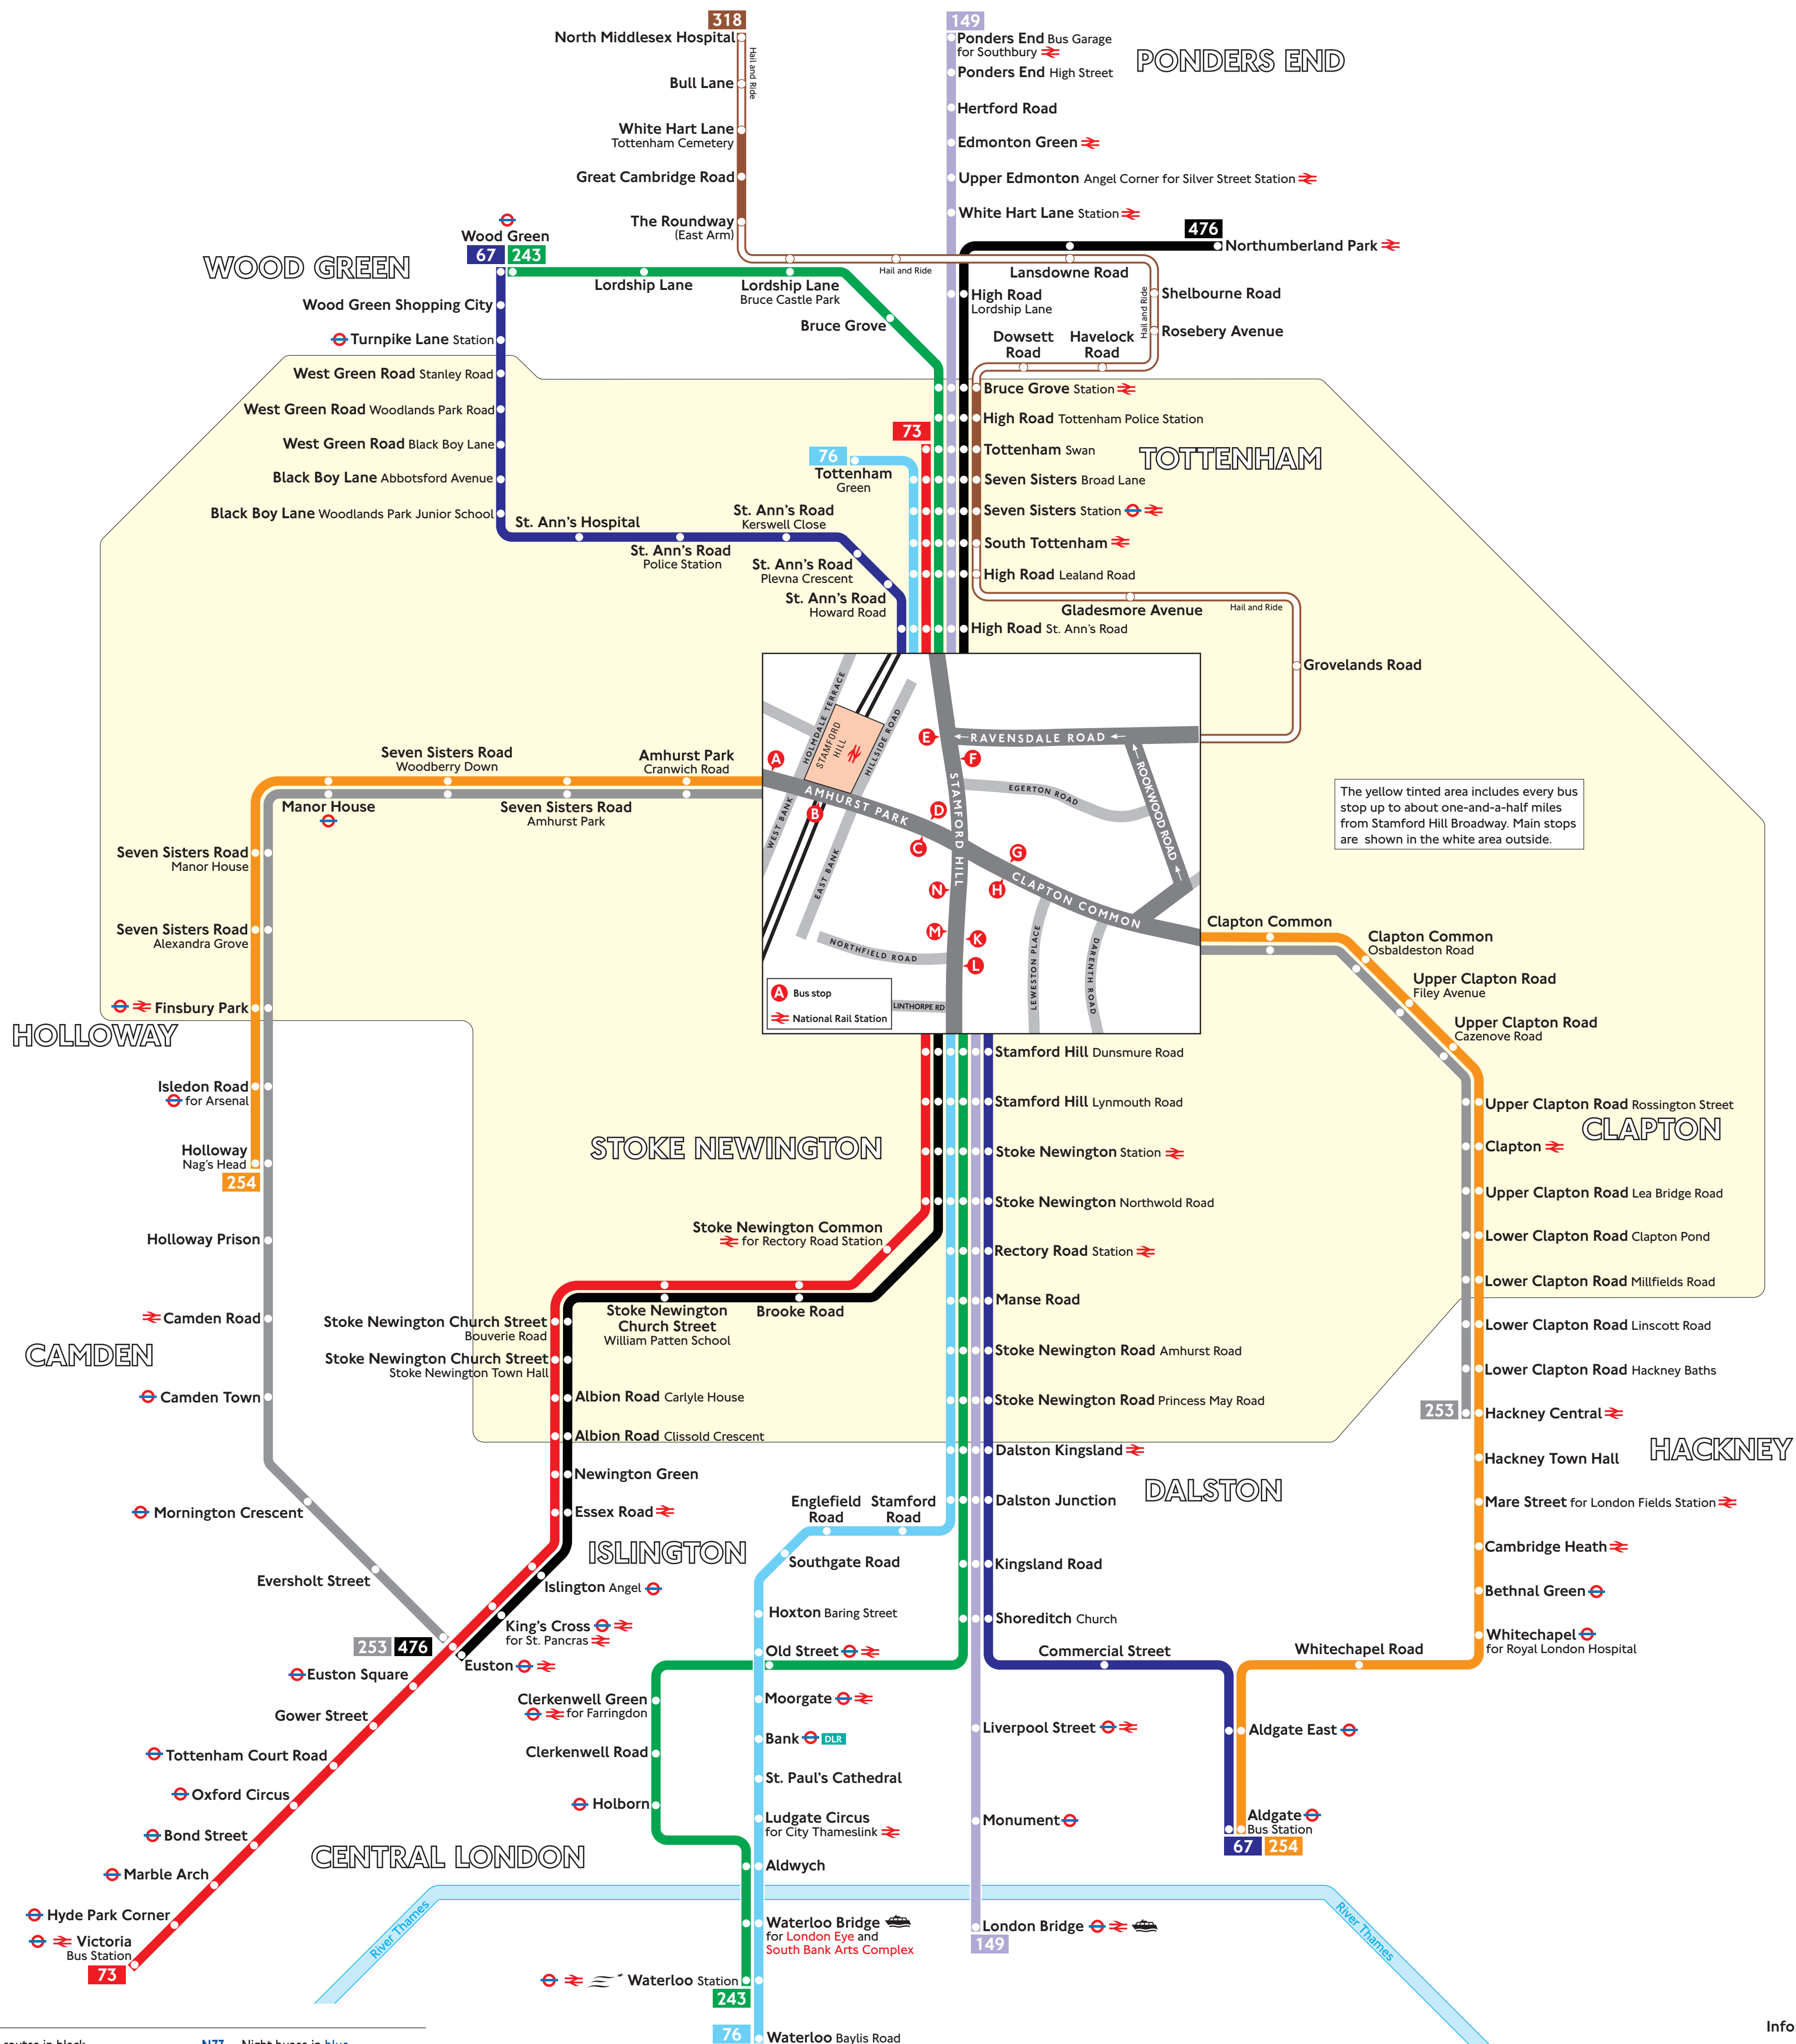

Bus services from Stamford Hill Broadway

Key

- 67 Daytime routes in black
- N73 Night buses in blue
- Connections with London Underground
- Connections with Docklands Light Railway
- Red names indicate place of interest
- Red discs show the bus stop you need for your chosen bus service. The disc appears on the top of the bus stop in the street (see map of town centre in centre of diagram).
- Connections with National Rail
- Connections with Eurostar
- Connections with Boat services

Route finder

Bus service	Towards	Bus stop
67	Aldgate (via Dalston)	F L
	Wood Green	E M
73	Tottenham	E N
	Victoria	F K
76	Tottenham	E N
	Waterloo	F K
149	London Bridge	F L
	Ponders End	E N
243	Waterloo	F L
	Wood Green	E M N
253	Euston	B C H
	Hackney Central	A D G
254	Aldgate (via Hackney)	A D G
	Holloway	B C H
318	North Middlesex Hospital	G
	Euston	F K
476	Northumberland Park	E N

Night buses

Bus service	Towards	Bus stop
N73	Victoria	F K
	Walthamstow	E N
N76	Tottenham	E N
	Waterloo	F K
N149	Edmonton Green	E N
	London Bridge	F L
N243	Trafalgar Square	F L
	Wood Green	E N
N253	Aldgate (via Hackney)	A D G
	Tottenham Court Road (via Camden)	B C H

Destination finder

Destination	Bus service	Bus stop
A		
Albion Road	73, 476, N73	F K
Aldgate Bus Station	67	F L
	254, N253	A D G
Aldgate East	67	F L
	254, N253	A D G
Aldwych	76, N76	F K
	243, N243	F L
Amhurst Park Cranwich Road	253, 254, N253	B C H
B		
Bank	76, N76	F K

Destination	Bus service	Bus stop
B		
Bethnal Green	254, N253	A D G
Black Boy Lane	67	E M
Blackhorse Road	N73	E N
Bond Street	73, N73	F K
Brooke Road	73, 476, N73	F K
Bruce Grove Station	149, 476, N76, N149, N243	E N
	243	E M N
	318	G
C		
Cambridge Heath	254, N253	A D G
Camden Road	253, N253	B C H
Camden Town	253, N253	B C H
Clapton	253, 254, N253	A D G
Clapton Common	253, 254, N253	A D G
Clerkenwell Green for Farringdon	243, N243	F L
D		
Dalston Junction	76, N76	F K
	67, 149, 243, N149, N243	F L
Dalston Kingsland	76, N76	F K
	67, 149, 243, N149, N243	F L
Dowsett Road	318	G
E		
Edmonton Green	149, N149	E N
Englefield Road	76, N76	F K
Essex Road	73, 476, N73	F K
Euston	73, 476, N73	F K
	253, N253	B C H
Euston Square	73, N73	F K
	N253	B C H
F		
Finsbury Park	253, 254, N253	B C H
G		
Gladesmore Avenue	318	G
Great Cambridge Road	318	G
Grovelands Road	318	G
H		
Hackney Central	253, 254, N253	A D G
Havelock Road	318	G
High Road Lordship Lane	149, 476, N76, N149	E N
High Road St. Ann's Road	67	E M
	73, 76, 149, 476, N73, N76, N149, N243	E N
	243	E M N
High Road (Tottenham)	73, 76, 149, 476, N73, N76, N149, N243	E N
	243	E M N
	318	G
	318	G