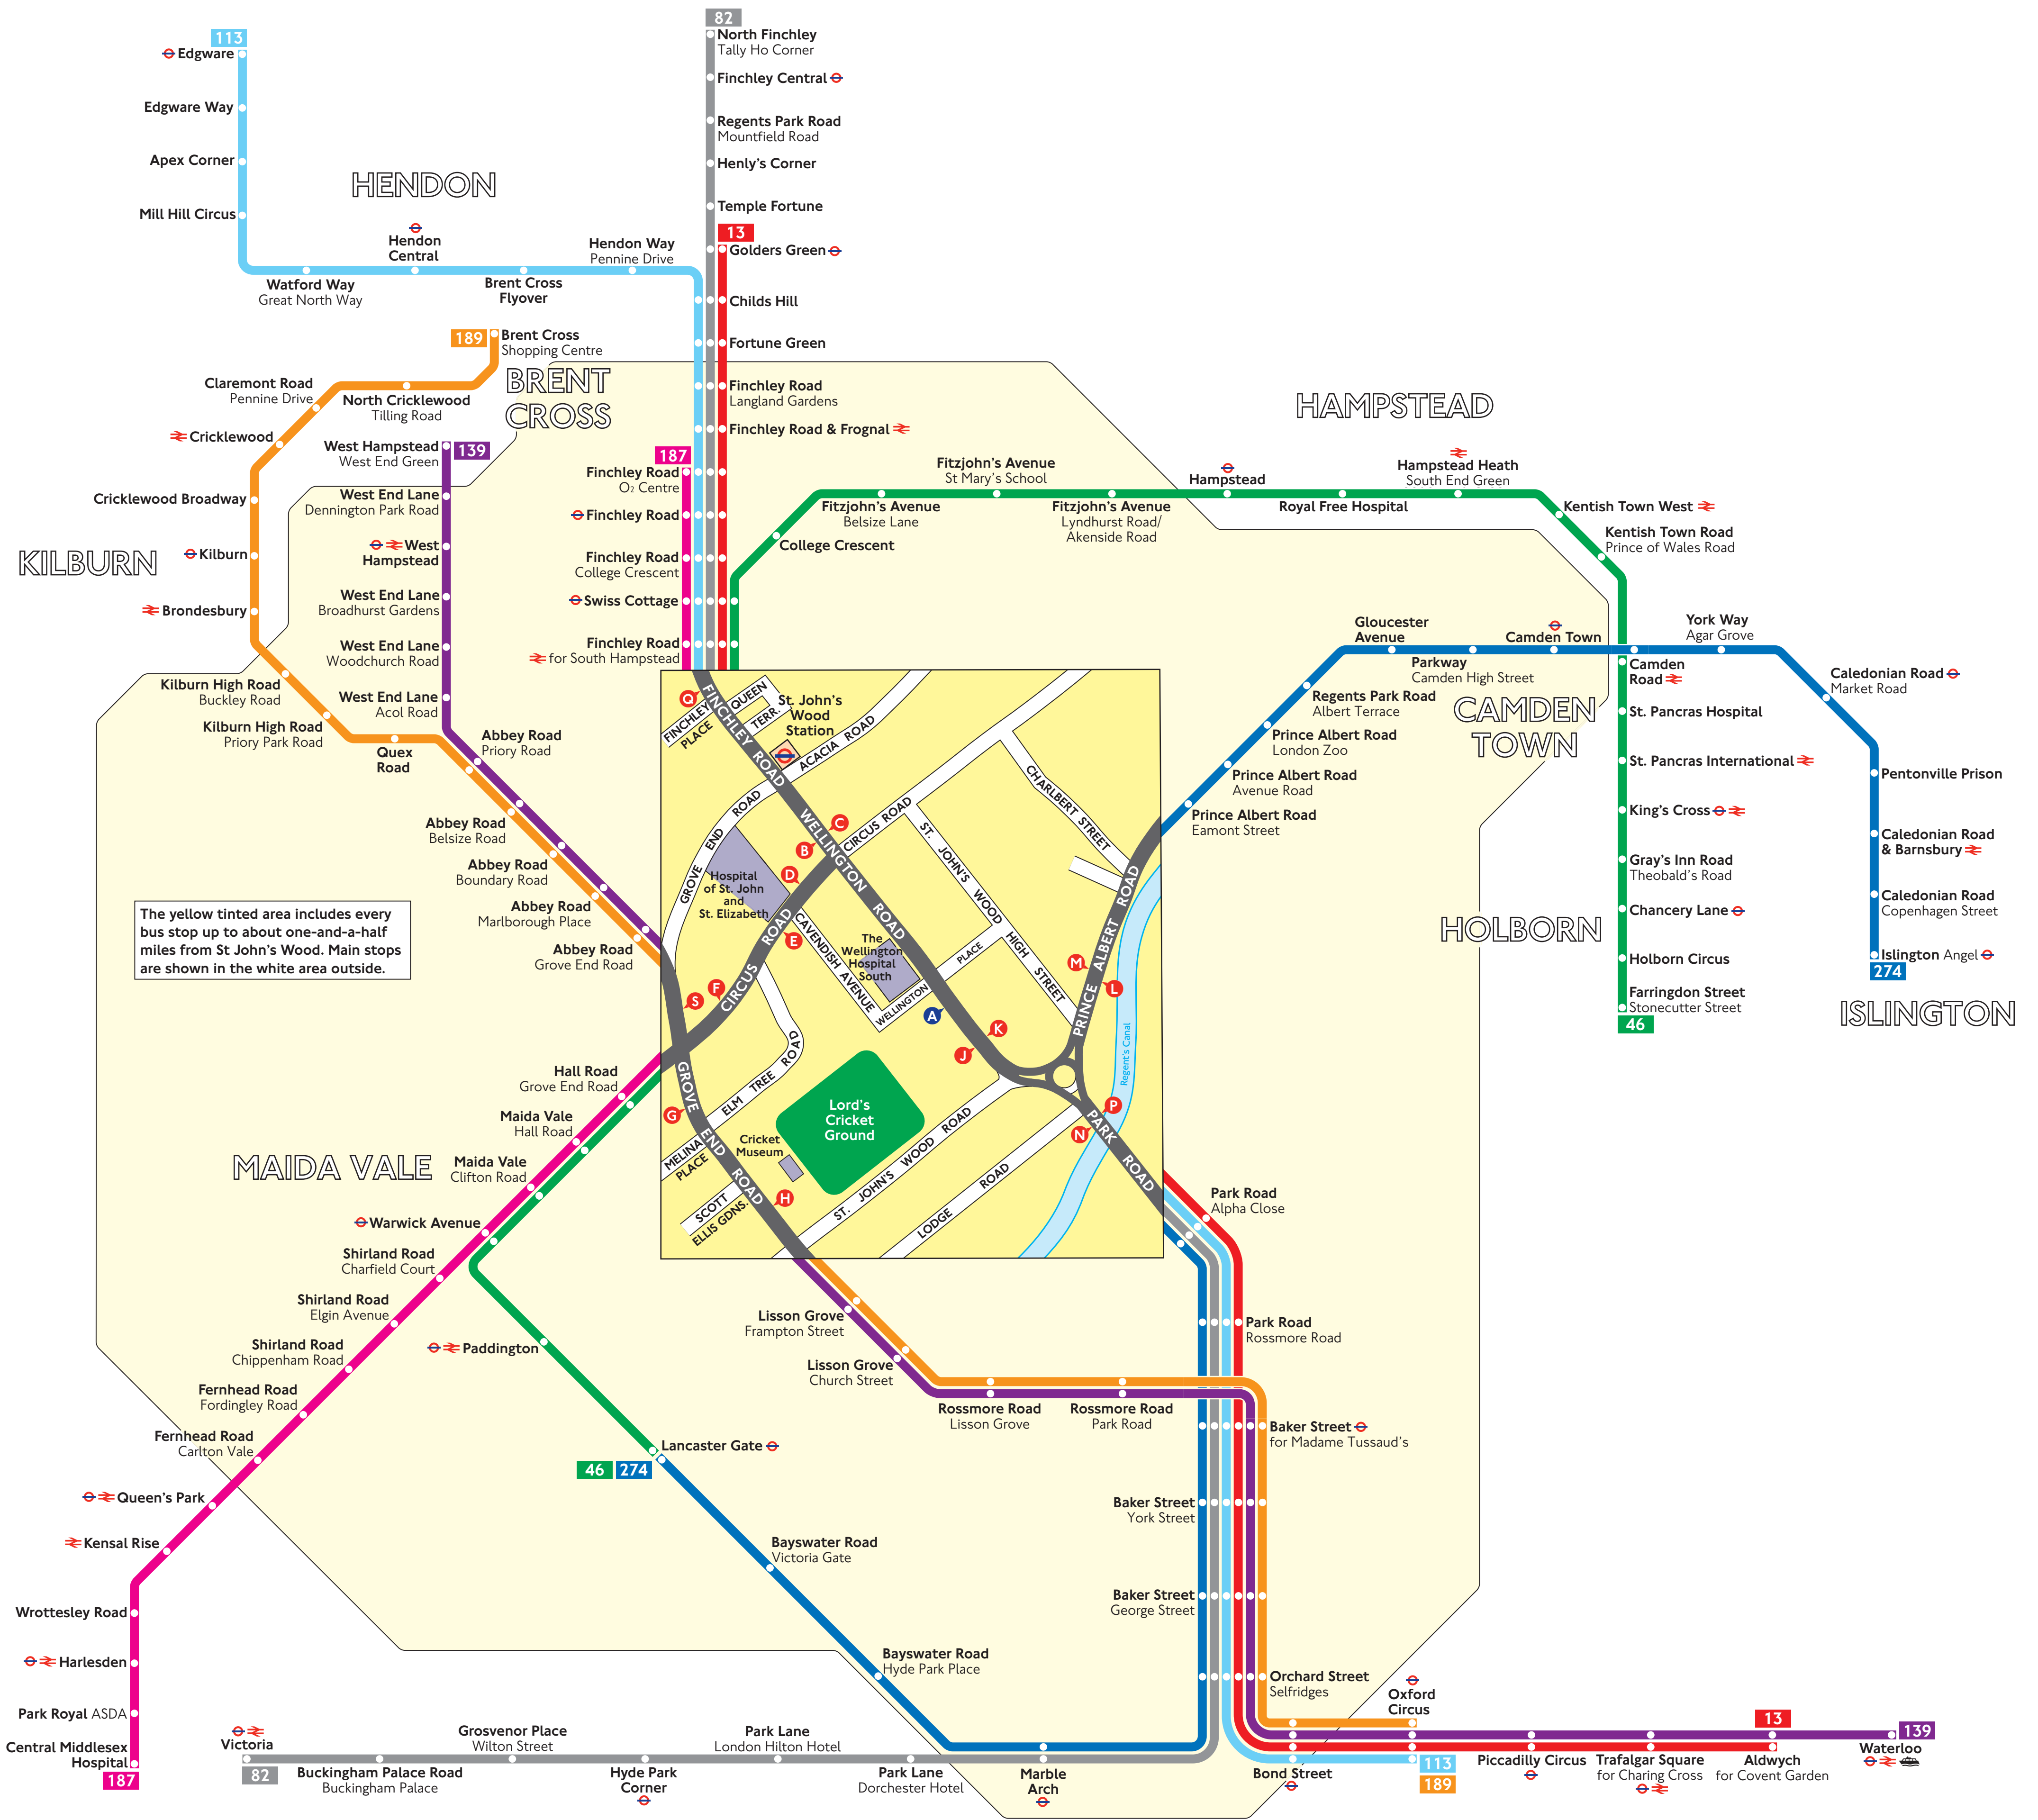

Buses from St. John's Wood

The yellow tinted area includes every bus stop up to about one-and-a-half miles from St John's Wood. Main stops are shown in the white area outside.

Key

- 13 Day buses in black
- N13 Night buses in blue
- Connections with Underground
- Connections with National Rail
- Connections with river boats
- Mondays to Fridays only
- Mondays to Saturdays only

Red discs show the bus stop you need for your chosen bus service. The disc appears on the top of the bus stop in the street (see map of town centre in centre of diagram).

Route finder

Day buses including 24-hour routes

Bus route	Towards	Bus stops
13	Aldwych	C K P
46	Farringdon Street	B D F O
82	Lancaster Gate	C E
113	North Finchley	B J N O
139	Oxford Circus	C K P
187	West Hampstead	G
189	Finchley Road	B D F O
274	Islington	M N

Night buses

Bus route	Towards	Bus stops
N13	Aldwych	C K P
N13	North Finchley	B J N O

Coaches

Coach route	Towards	Bus stops
755	Luton	A
757	Luton Airport	A
758	Hemel Hempstead	A
768	Hemel Hempstead	A
771	Linslade	A
772	Linslade	A
773	Aylesbury	A
797	Stevenage/Hitchin	A
A4/A6	Stanstead Airport	A

Destination finder

Destination	Bus routes	Bus stops
A		
Abbey Road	139, 189	G
Aldwych for Covent Garden	13, N13	C K P
Apex Corner	113	B J N O
B		
Baker Street for Madame Tussaud's	13, 82, 113, N13	C K P
Bayswater Road	139, 189	H S
Bond Street	274	L P
Brent Cross Flyover	274	L P
Brent Cross Shopping Centre	274	L P
Brondesbury	13, 113, N13	C K P
Buckingham Palace Road	139, 189	H S
Buckingham Palace	113	B J N O
C		
Caledonian Road	189	G
Caledonian Road & Barnsbury	82	C K P
Camden Road	274	L P
Camden Town	274	L P
Central Middlesex Hospital	46	B D F O
Chancery Lane	46	B D F O
Childs Hill	13, 82, 113, N13	B J N O
Claremont Road Pennine Drive	189	G
College Crescent	46	B D F O
Cricklewood	189	G
Cricklewood Broadway	189	G
E		
Edgware	113	B J N O
Edgware Way	113	B J N O
F		
Farringdon Street Stonecutter Street	46	B D F O
Fernhead Road	187	C E
Finchley Central	82, N13	B J N O
Finchley Road	13, 82, 113, N13	B J N O
Finchley Road for South Hampstead and College Crescent	187	B D F O
Finchley Road O. Centre	13, 82, 113, N13	B J N O
Finchley Road O. Centre	187	B D F O

Destination	Bus routes	Bus stops
G		
Gloucester Avenue	274	M N
Gray's Inn Road Theobald's Road	13, 82, N13	B J N O
Grosvenor Place Wilton Street	82	C K P
H		
Hall Road	46, 187	C E
Hampstead	46	B D F O
Hampstead Heath	46	B D F O
Harlesden	187	C E
Hendon Central	113	B J N O
Hendon Way Pennine Drive	113	B J N O
Henly's Corner	82, N13	B J N O
Holborn Circus	46	B D F O
Hyde Park Corner	82	C K P
I		
Islington Angel	274	M N
K		
Kensal Rise	187	C E
Kentish Town Road	46	B D F O
Kentish Town West	46	B D F O
Kilburn	189	G
Kilburn High Road	189	G
King's Cross	46	B D F O
L		
Lancaster Gate	46	C E
Lancaster Gate	274	L P
Lisson Grove Church Street	139, 189	H S
London Zoo	274	M N
M		
Maida Vale Hall Road	46, 187	C E
Marble Arch	82	C K P
Marble Arch	274	L P
Mill Hill Circus	113	B J N O
N		
North Cricklewood Tilling Road	189	G
North Finchley Tally Ho Corner	82, N13	B J N O
O		
Orchard Street Selfridges	13, 82, 113, N13	C K P
Orchard Street Selfridges	139, 189	H S
Orchard Street Selfridges	274	L P