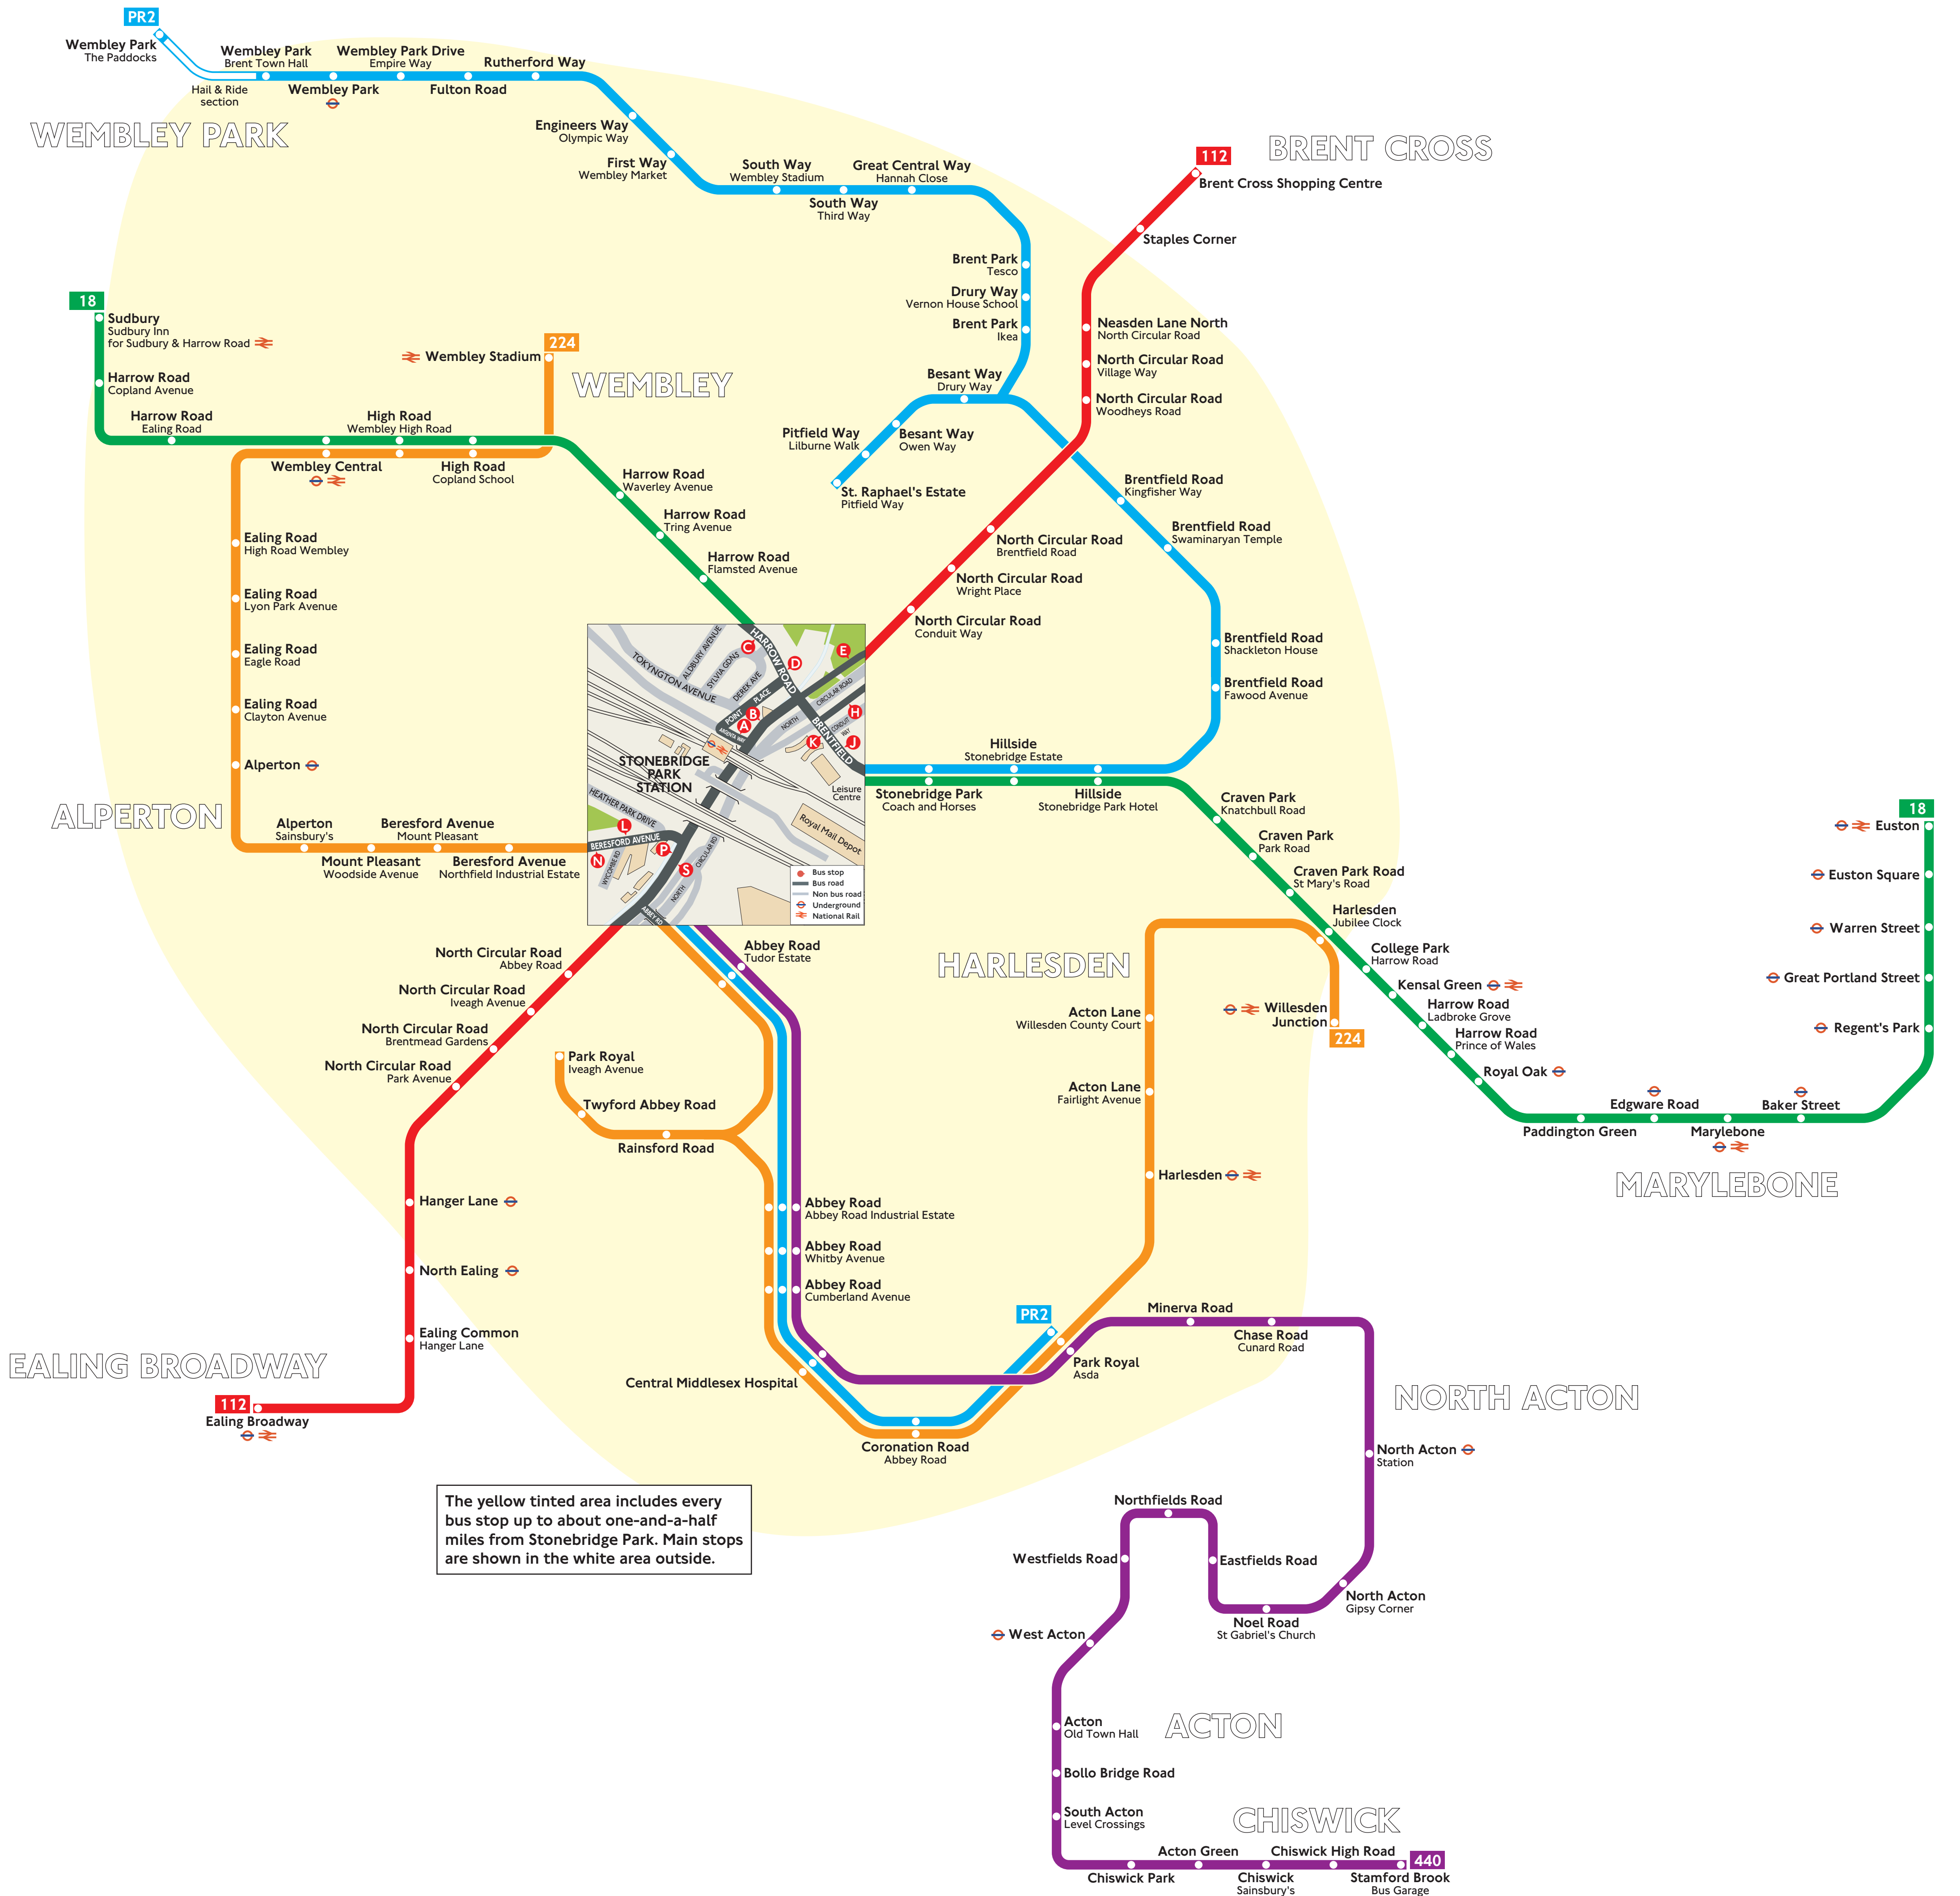

The yellow tinted area includes every bus stop up to about one-and-a-half miles from Stonebridge Park. Main stops are shown in the white area outside.

Key

- 18 Daytime routes in black
- N18 Night buses in blue
- Connections with Underground
- Connections with National Rail

Red discs show the bus stop you need for your chosen bus service. The disc **D** appears on the top of the bus stop in the street (see map of town centre in centre of diagram).

Route finder

Bus service	Towards	Bus stop
18	Euston	D J
	Sudbury	C K
112	Brent Cross Shopping Centre	B E P
	Ealing Broadway	A H S
224	Wembley Stadium	N P
	Willesden Junction	L S
440	Stamford Brook Bus Garage	A S
PR2	Park Royal Asda	A K S
	Wembley Park The Paddocks	B J P

Destination	Bus service	Bus stops
Eastfields Road	440	A S
Edgware Road	18, N18	D J
Enginers Way Olympic Way	PR2	B J P
Euston	18	D J
Euston Square	18	D J
F		
First Way Wembley Market	PR2	B J P
Fulton Road	PR2	B J P
G		
Great Central Way Hannah Close	PR2	B J P
Great Portland Street	18, N18	D J
H		
Hanger Lane	112	A H S
Harlesden Jubilee Clock	18, N18	D J
Harlesden Station	224	L S
Harrow & Wealdstone	N18	C K
Harrow Road Copland Avenue, Ealing Road, Flamsted Avenue, Tring Avenue and Waverley Avenue	18, N18	C K
Harrow Road Ladbroke Grove and Prince of Wales	18, N18	D J
High Road Copland School and Wembley High Road	18, N18	C K
	224	N P
Hillside Stonebridge Estate and Stonebridge Park Hotel	18, N18	D J
	PR2	B J P
K		
Kensal Green	18, N18	D J
M		
Marylebone	18, N18	D J
Minerva Road	440	A S
Mount Pleasant Woodside Avenue	224	N P
N		
Neasden Lane North North Circular Road	112	B E P
Noel Road St Gabriel's Church	440	A S
North Acton Gipsy Corner	440	A S
North Acton	440	A S
North Circular Road Abbey Road, Brentmead Gardens, Iveagh Avenue and Park Avenue	112	A H S