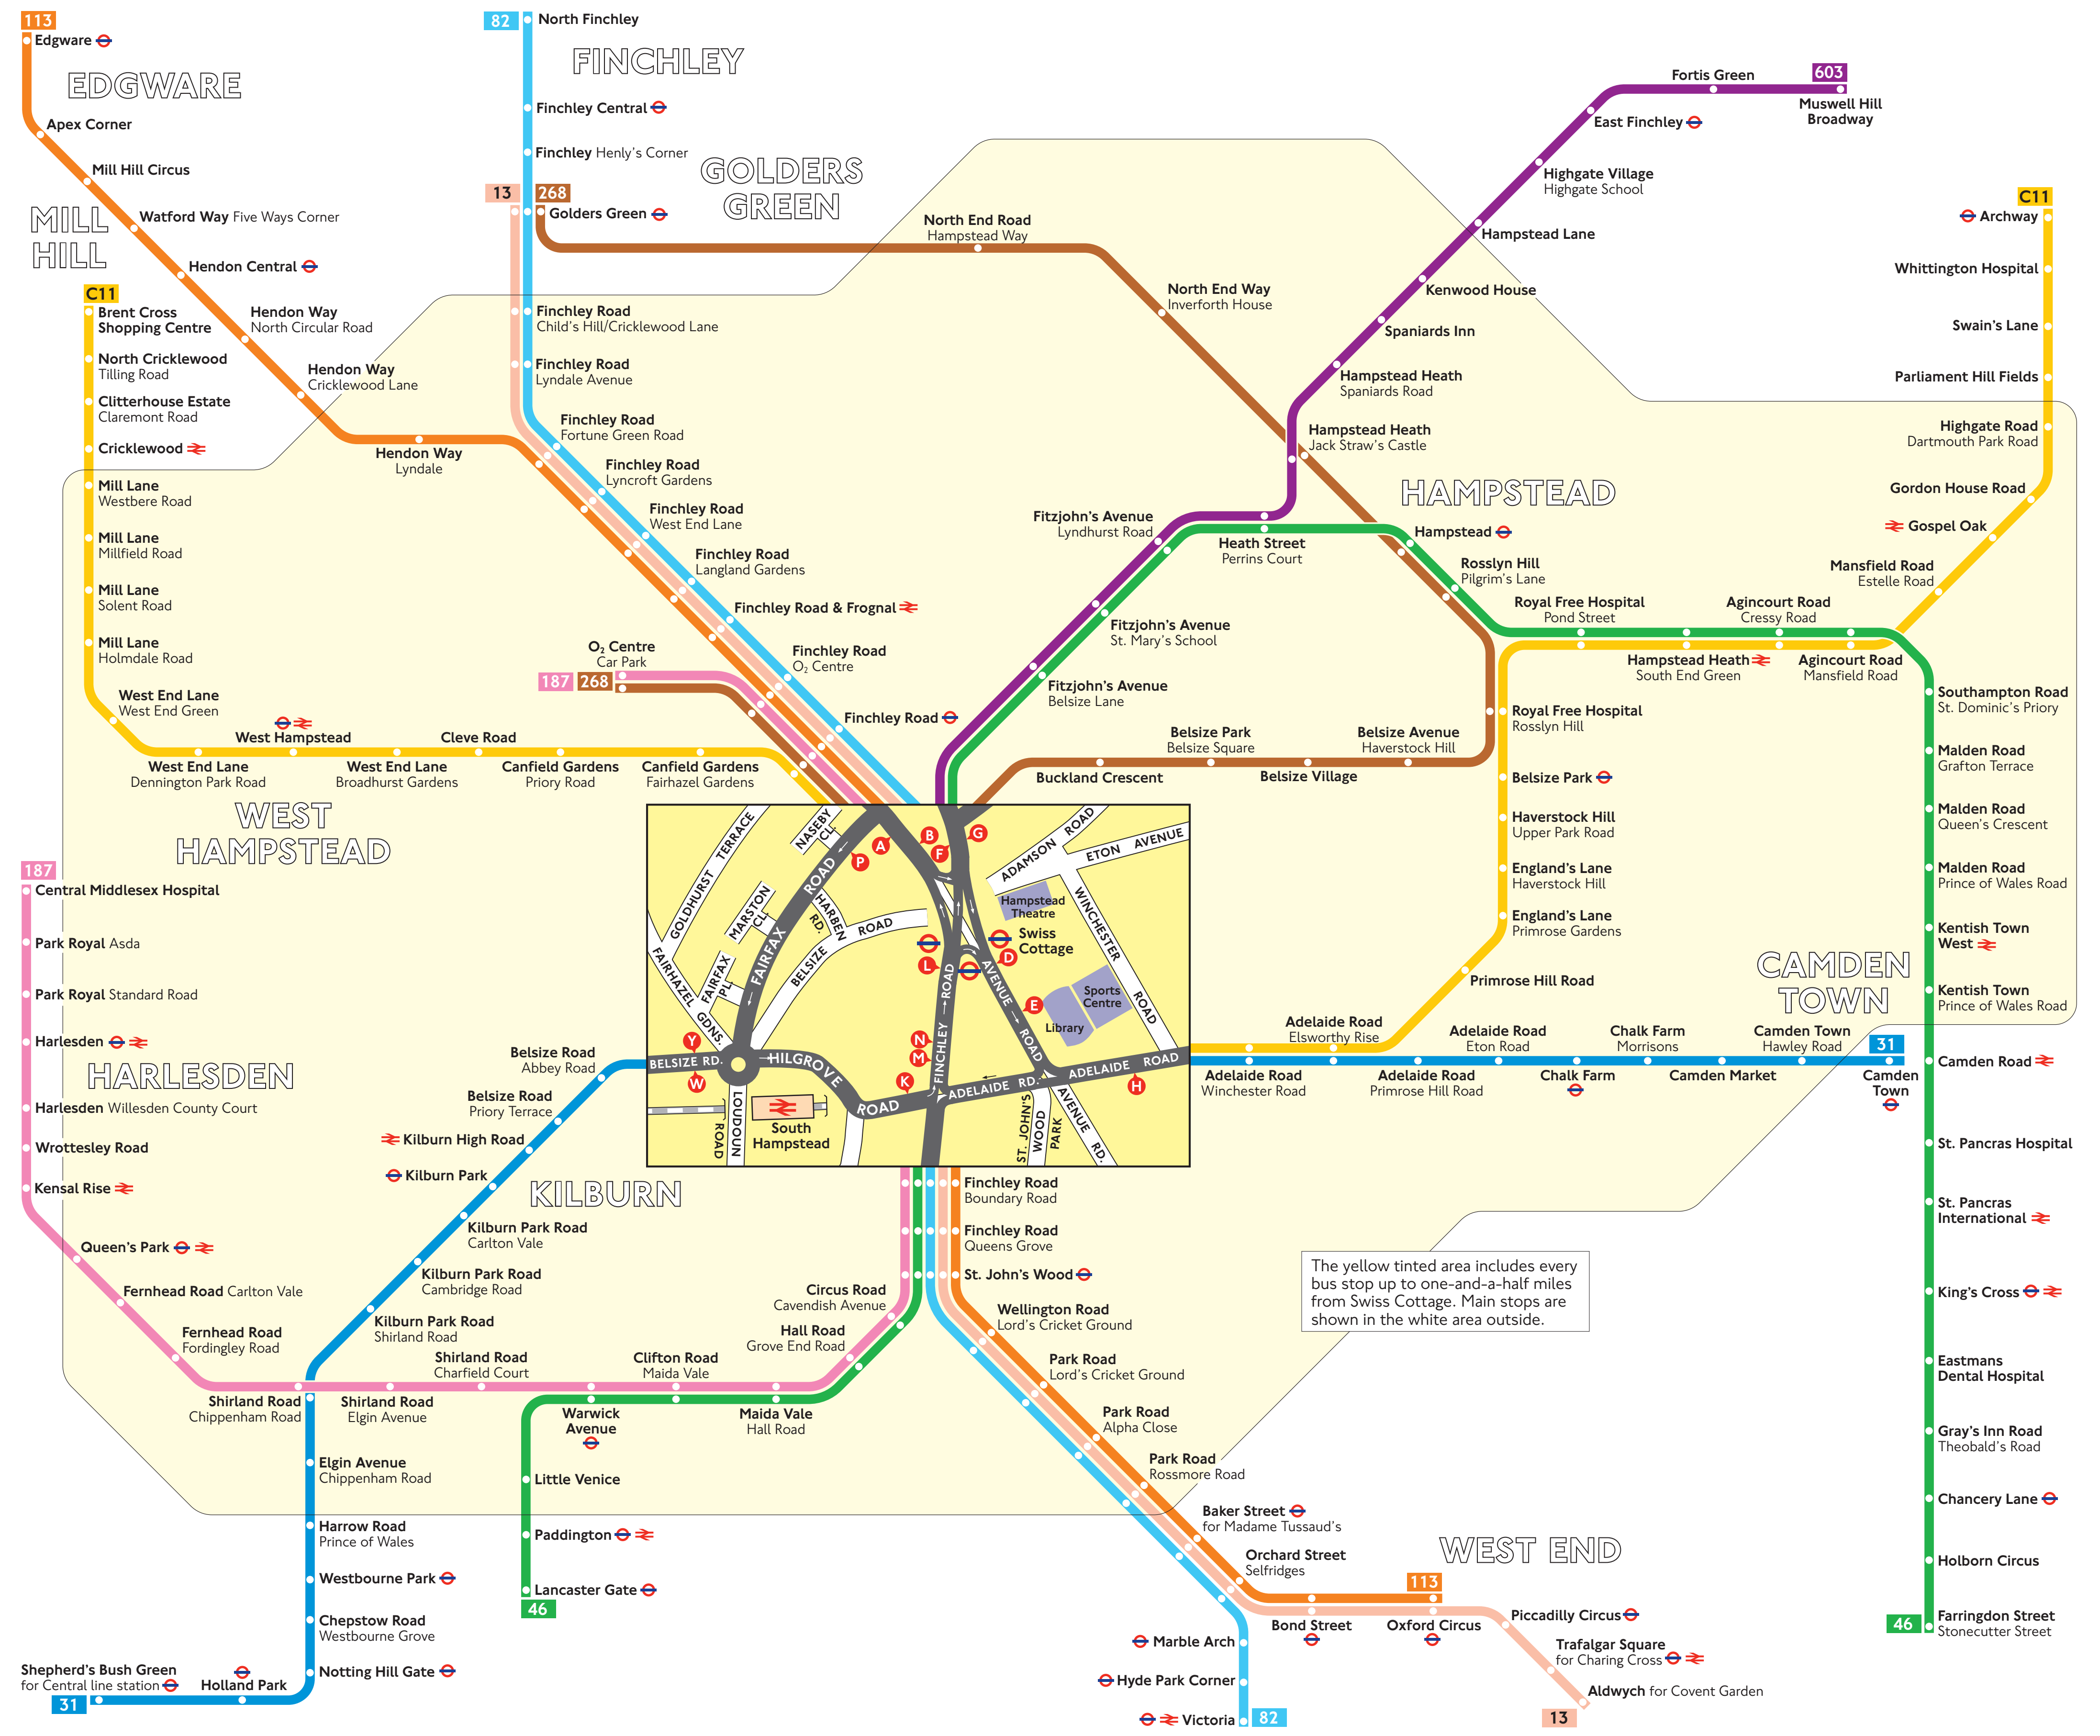

Buses from Swiss Cottage

The yellow tinted area includes every bus stop up to one-and-a-half miles from Swiss Cottage. Main stops are shown in the white area outside.

Key

- 13 Daytime routes in black
- N28 Night buses in blue
- Connections with Underground
- Connections with National Rail
- Mondays to Fridays (limited service)
- Red discs show the bus stop you need for your chosen bus service. The disc A appears on the top of the bus stop in the street (see map of town centre in centre of diagram).

Route finder

Day buses

Bus route	Towards	Bus stops
13	Aldwych	B D
	Golders Green	A L
31	Camden Town	B K Y
	Shepherd's Bush	H L P W
46	Farringdon Street	F M
	Lancaster Gate	D G
82	North Finchley	A L
	Victoria	B D
113	Edgware	A L
	Oxford Circus	B D
187	Central Middlesex Hospital	B D
	Finchley Road	A L
268	Finchley Road	A D G L
	Golders Green	B F
603	Muswell Hill	N F
C11	Archway	B F
	Brent Cross Shopping Centre	A H L

Night buses

Bus route	Towards	Bus stops
N13	Aldwych	B D
	North Finchley	A L
N28	Camden Town	B K Y
	Wandsworth	H L P W
N31	Camden Town	B K Y
	Clapham Junction	H L P W

Destination finder

Destination	Bus routes	Bus stops
A		
Adelaide Road	31, N28, N31	E K Y
Elsworthy Rise and Winchester Road	C11	B E
Adelaide Road	31, N28, N31	E K Y
Eton Road and Primrose Hill Road		
Agincourt Road	46	F M
	C11	B E
Aldwych	13, N13	B D
Apex Corner	113	A L
Archway	C11	B E

Destination	Bus routes	Bus stops
B		
Baker Street	13, 82, 113, N13	B D
Belsize Avenue Haverstock Hill	268	B F
Belsize Park	C11	B E
Belsize Park Belsize Square	268	B F
Belsize Park	31, N28, N31	H L P W
Belsize Village	268	B F
Bond Street	13, 113, N13	B D
Brent Cross Shopping Centre	C11	A H L
Buckland Crescent	268	B F

Destination	Bus routes	Bus stops
C		
Camden Market	31, N28, N31	E K Y
Camden Road	46	F M
Camden Town	31, N28, N31	E K Y
Canfield Gardens	C11	A H L
Central Middlesex Hospital	187	B D
Chalk Farm	31, N28, N31	E K Y
Chancery Lane	46	F M
Chelsea Beaufort Street	N31	H L P W
Circus Road Cavendish Avenue	46	D G
	187	B D
Clapham Junction	N31	H L P W
Clitterhouse Estate	C11	A H L

Destination	Bus routes	Bus stops
E		
Earl's Court	N31	H L P W
East Finchley	603	N F
Eastman Dental Hospital	46	F M
Edgware	113	A L
Elgin Avenue Chippenham Road	31, N28, N31	H L P W
England's Lane	C11	B E

Destination	Bus routes	Bus stops
F		
Farringdon Street	46	F M
Stonecutter Street		
Fernhead Road	187	B D
Finchley Henly's Corner	82, N13	A L
Finchley Central	82, N13	A L
Finchley Road	13, 82, 113, 187, N13	A L
	268	A D G L
	C11	A H L
Finchley Road	13, 82, 113, 187, N13	A L
Finchley Road Fortune Green Road	13, 82, 113, N13	A L
Langland Gardens, Lyncroft Gardens and West End Lane		
Finchley Road O2 Centre	13, 82, 113, 187, N13	A L
	268	A D G L
Finchley Road & Fognal	13, 82, 113, N13	A L
Fitzjohn's Avenue	46	F M
Fulham Broadway	N28	H L P W

Destination	Bus routes	Bus stops
G		
Golders Green	13, 82, N13	A L
	268	B F
Gordon House Road	C11	B E
Gospel Oak	C11	B E
Gray's Inn Road Theobald's Road	46	F M