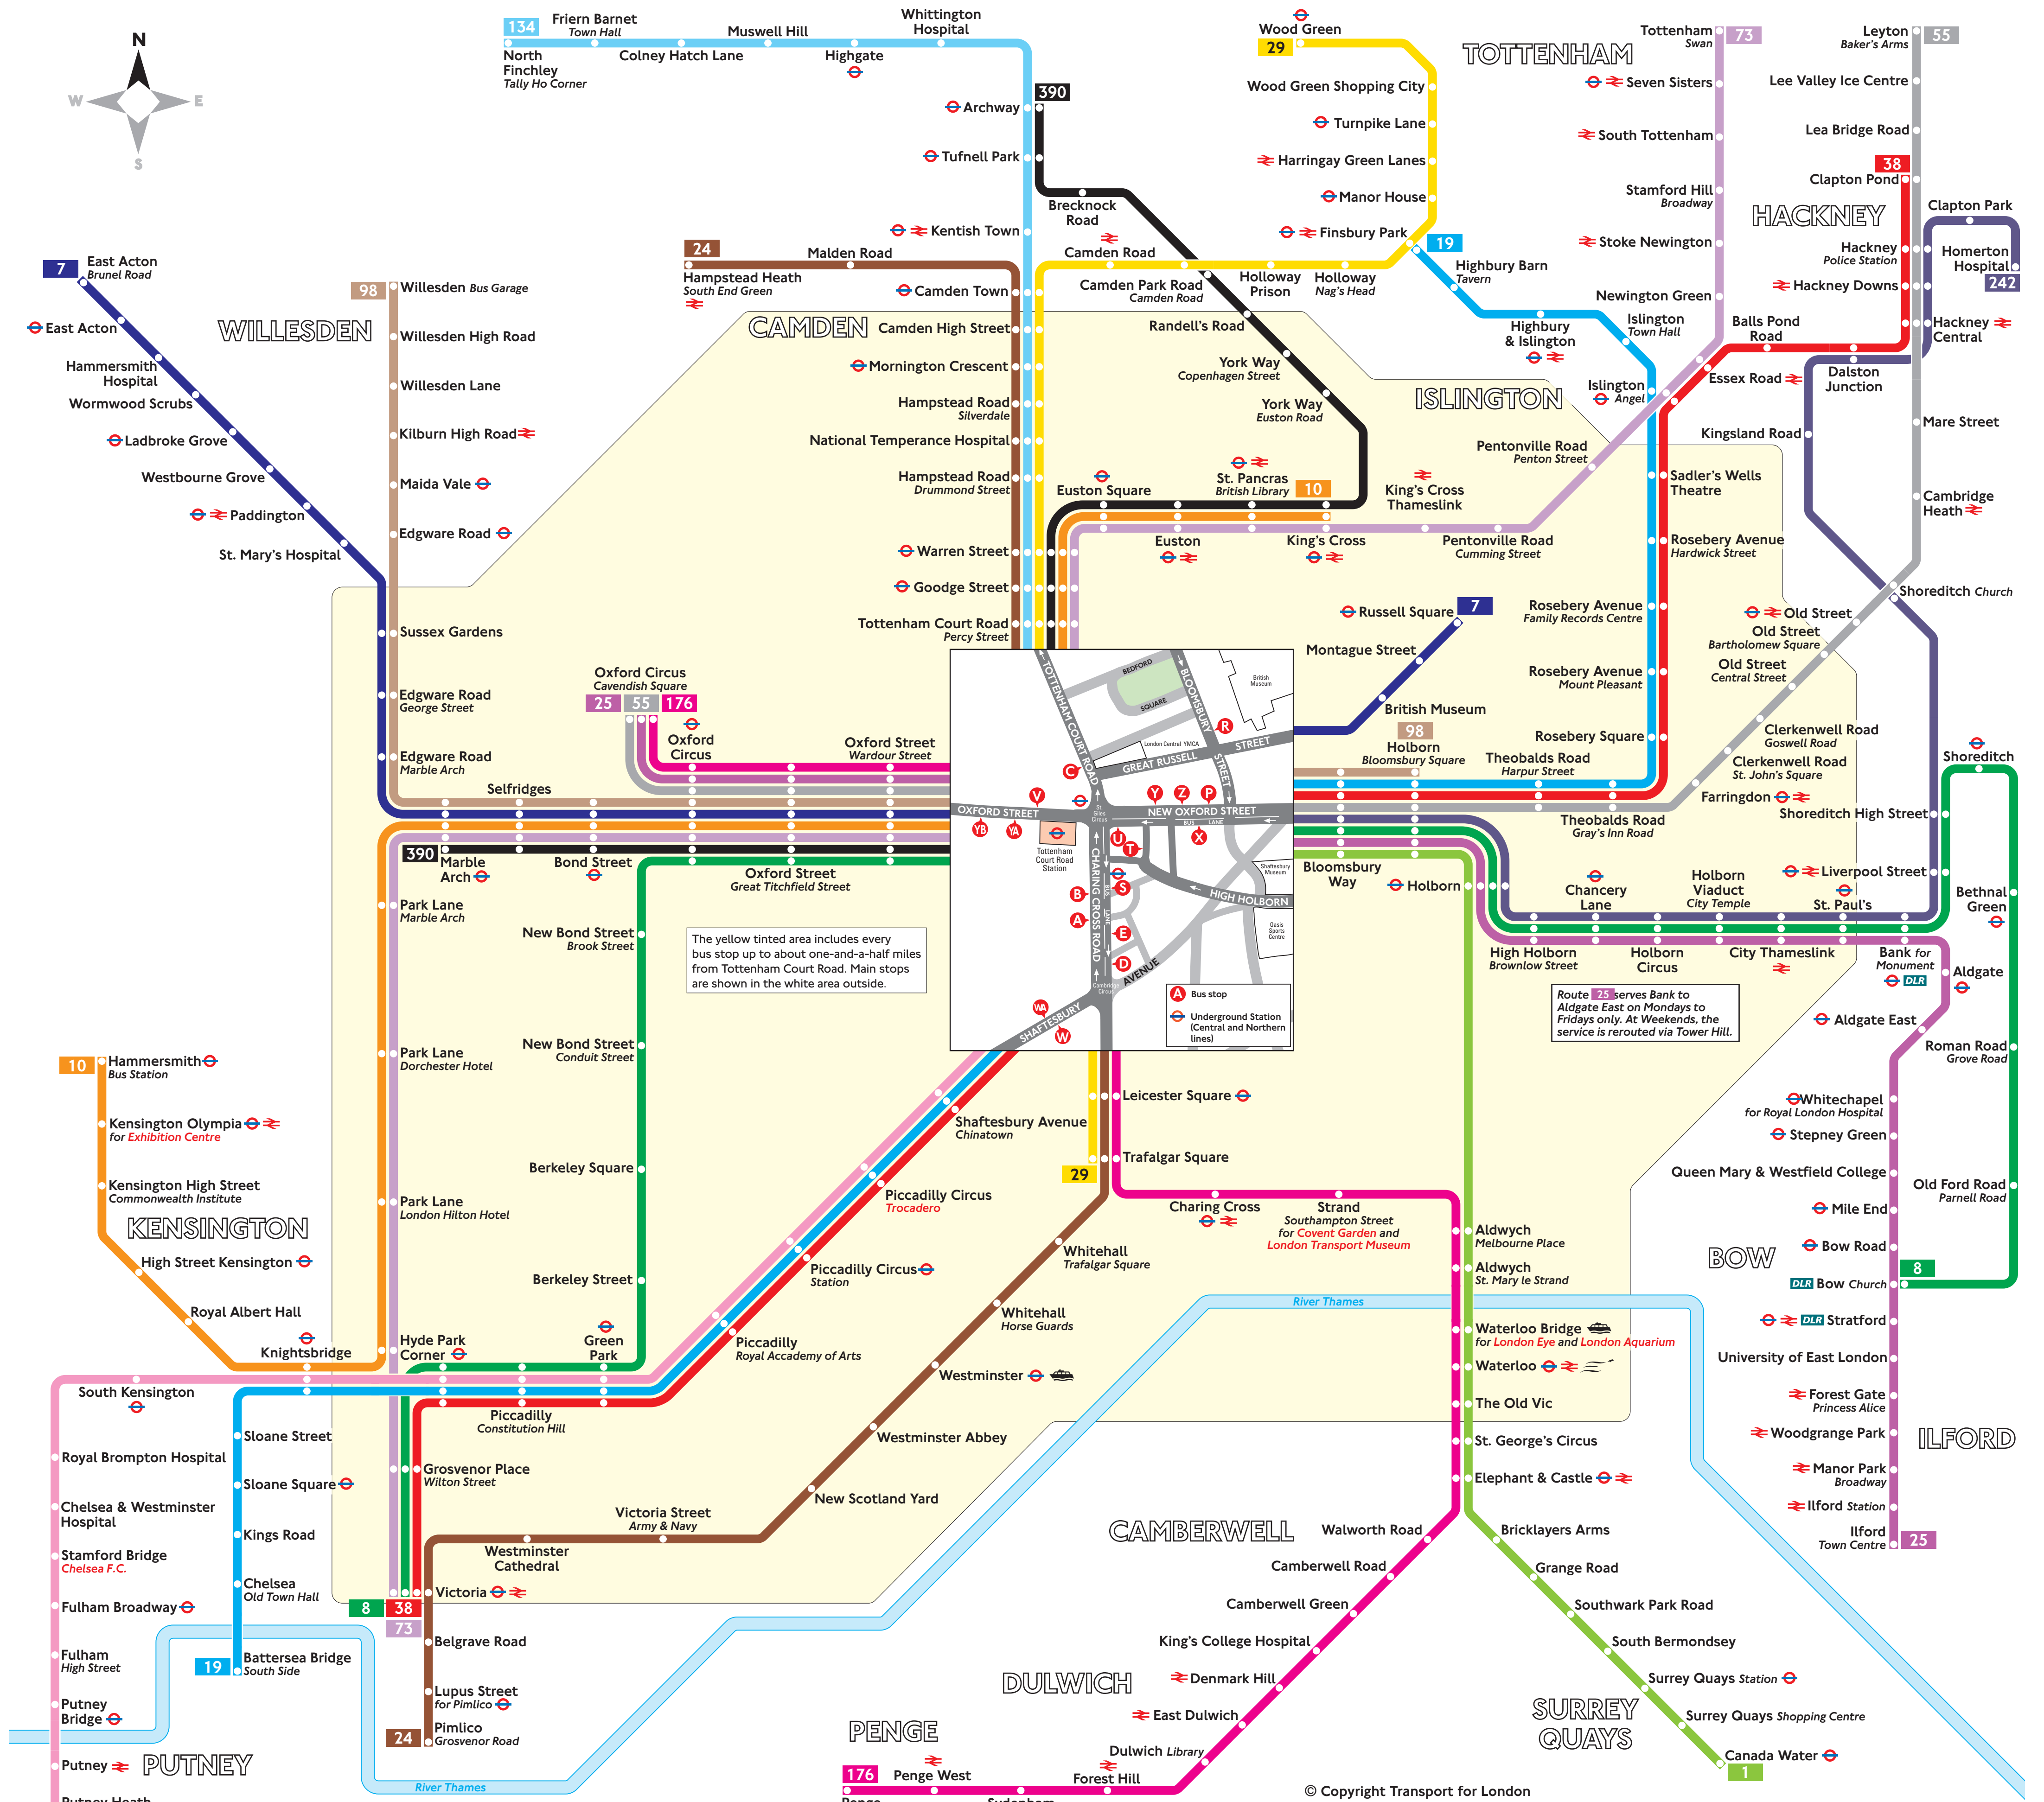

# Bus services from Tottenham Court Road

**Key**

- 1 Daytime routes in black
- Connections with London Underground
- Connections with National Rail
- Connections with Eurostar
- Connections with Docklands Light Railway
- Connections with Boat services
- Red names indicate place of interest
- Red discs show the bus stop you need for your chosen bus service. The disc **A** appears on the top of the bus stop in the street (see map of town centre in centre of diagram).

**Route finder**

Bus service	Towards	Bus stop
1	Canada Water	P
7	East Acton	X Yb
7	Russell Square	V
8	Bow	Z
10	Victoria	X Yb
10	Hammersmith	R X Yb
14	King's Cross	C
14	Putney Heath	E U W
19	Battersea	E U W
19	Finsbury Park	A Y Wb
24	Hampstead Heath	B C
24	Pimlico	D R U
25	Ilford	Z
29	Oxford Circus	X Yb
29	Trafalgar Square	D R U
38	Wood Green	B C
38	Clapton Pond	A Y Wb
38	Victoria	E U W
55	Leyton	V
73	Oxford Circus	X Yb
73	Tottenham	C
73	Victoria	R X Yb
98	Holborn	Z
98	Willesden	X Yb
134	North Finchley	C T
176	Oxford Circus	A Yb
176	Penge	D S
242	Homerton Hospital	Z
390	Archway	C
390	Marble Arch	R X Yb