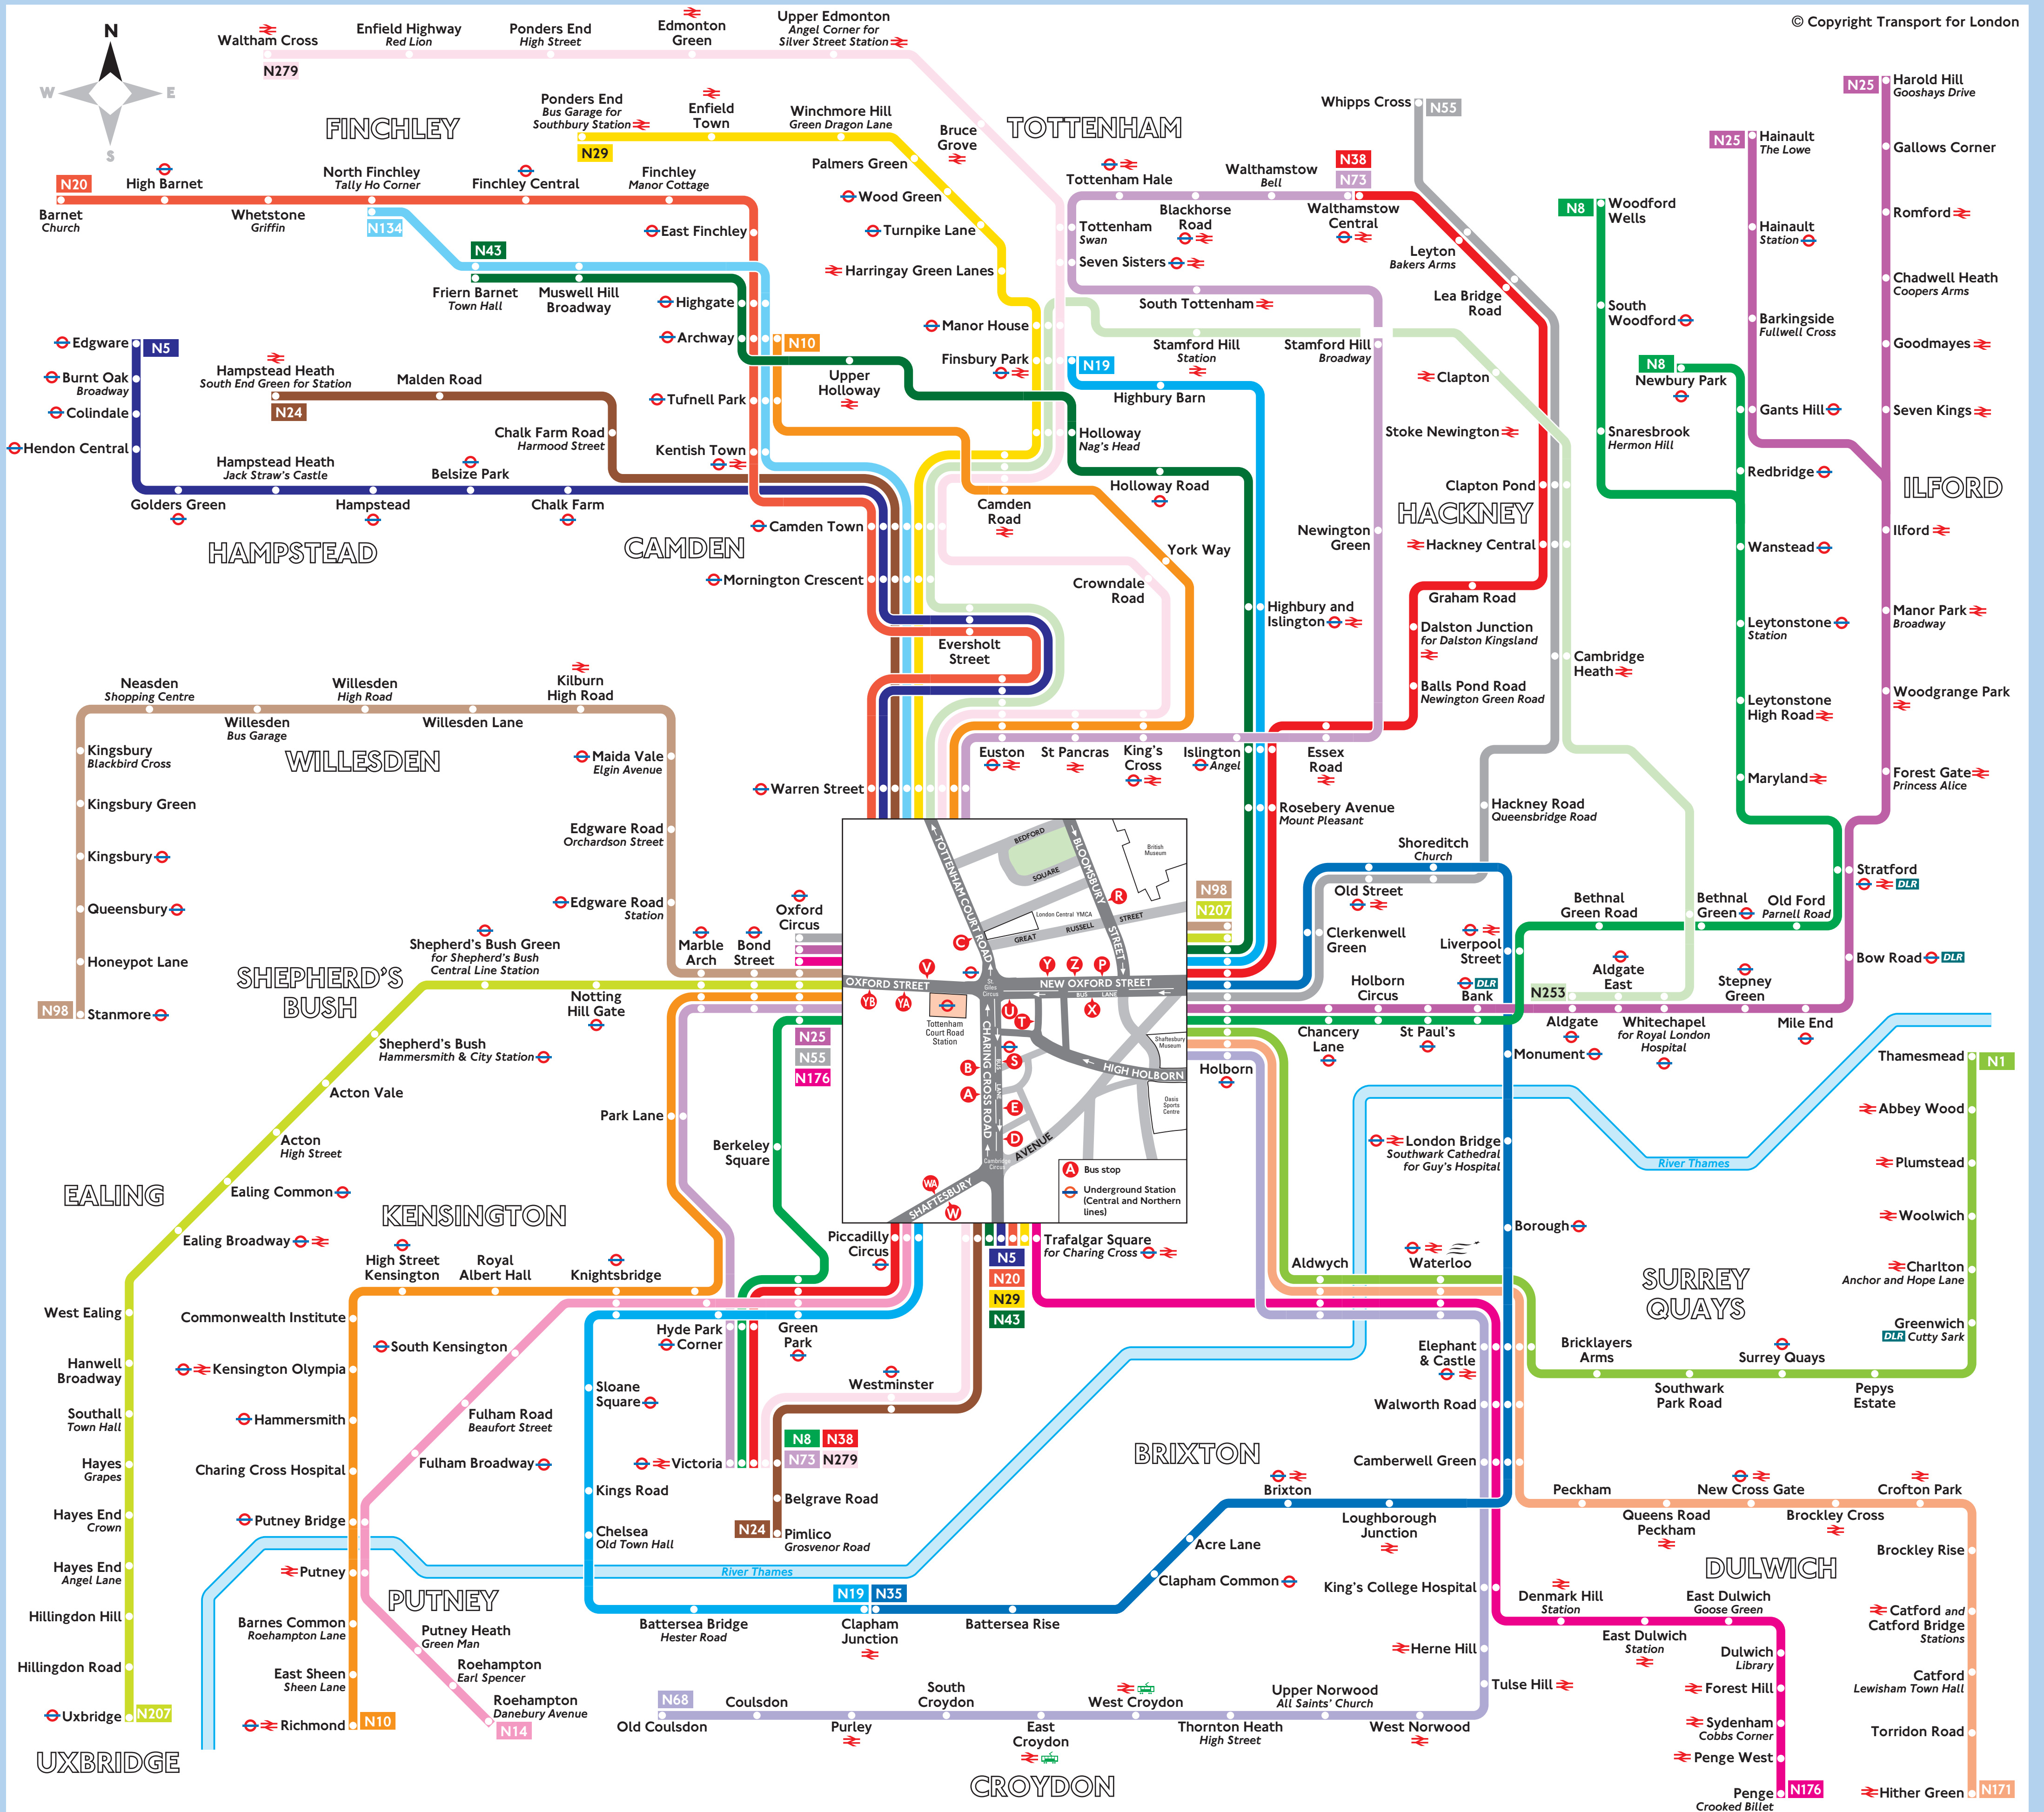

Key

- Connections with London Underground
- Connections with National Rail
- Connections with Docklands Light Railway
- Connections with Eurostar
- Connections with Croydon Tramlink

Red discs show the bus stop you need for your chosen bus service. The disc **O** appears on the top of the bus stop in the street (see map of town centre in centre of diagram).

Destination	Bus service	Bus stop
N		
Notting Hill Gate	N207	X, VB
O		
Old Coulsdon	N68	O
P		
Peckham	N171	O
Penge Crooked Billet	N176	O, S
Pimlico Grosvenor Road	N24	O, B, U
Plumstead	N1	O
Ponders End	N29, N279	O, C
Purley	N68	O
Putney	N10	O, X, VA
	N14	O, U, W
R		
Richmond	N10	O, X, VA
Roehampton	N14	O, X, W
Romford	N25	Z
S		
St Paul's	N8, N25	Z
Seven Sisters	N73	O
Shepherd's Bush	N207	X, VB
Shoreditch Church	N35, N55	O
Sloane Square	N19	O, U, W
South Woodford	N8	Z
Southall Town Hall	N207	X, VB
Stamford Hill Broadway	N73, N253	O
Stanmore	N98	X, VB
Stoke Newington	N73	O
Stratford	N8, N25	Z
Surrey Quays	N1	O
Sydenham Cobbs Corner	N176	O, S
T		
Thamesmead	N1	O
Tottenham Swan	N73	O, C
	N279	O, C
Tottenham Hale	N73	O, C
U		
Uxbridge	N207	X, VB
V		
Victoria	N8, N73	X, VA
	N24, N279	O, B, U
	N38	O, U, W
W		
Waltham Cross	N279	O, C
Walthamstow Central	N38	A, VA, Y
	N73	O
Wanstead	N8	Z
Waterloo	N1, N68, N171	O
	N176	O, S
West Croydon	N68	O
West Norwood	N68	O
Westminster	N24, N279	O, B, U
Whipps Cross	N55	Y
Whitechapel	N25	Z
Whitechapel for Royal London Hospital	N253	O
Willesden	N98	X, VB
Wood Green	N29	O, C
Woodford Wells	N8	Z
Woolwich	N1	O