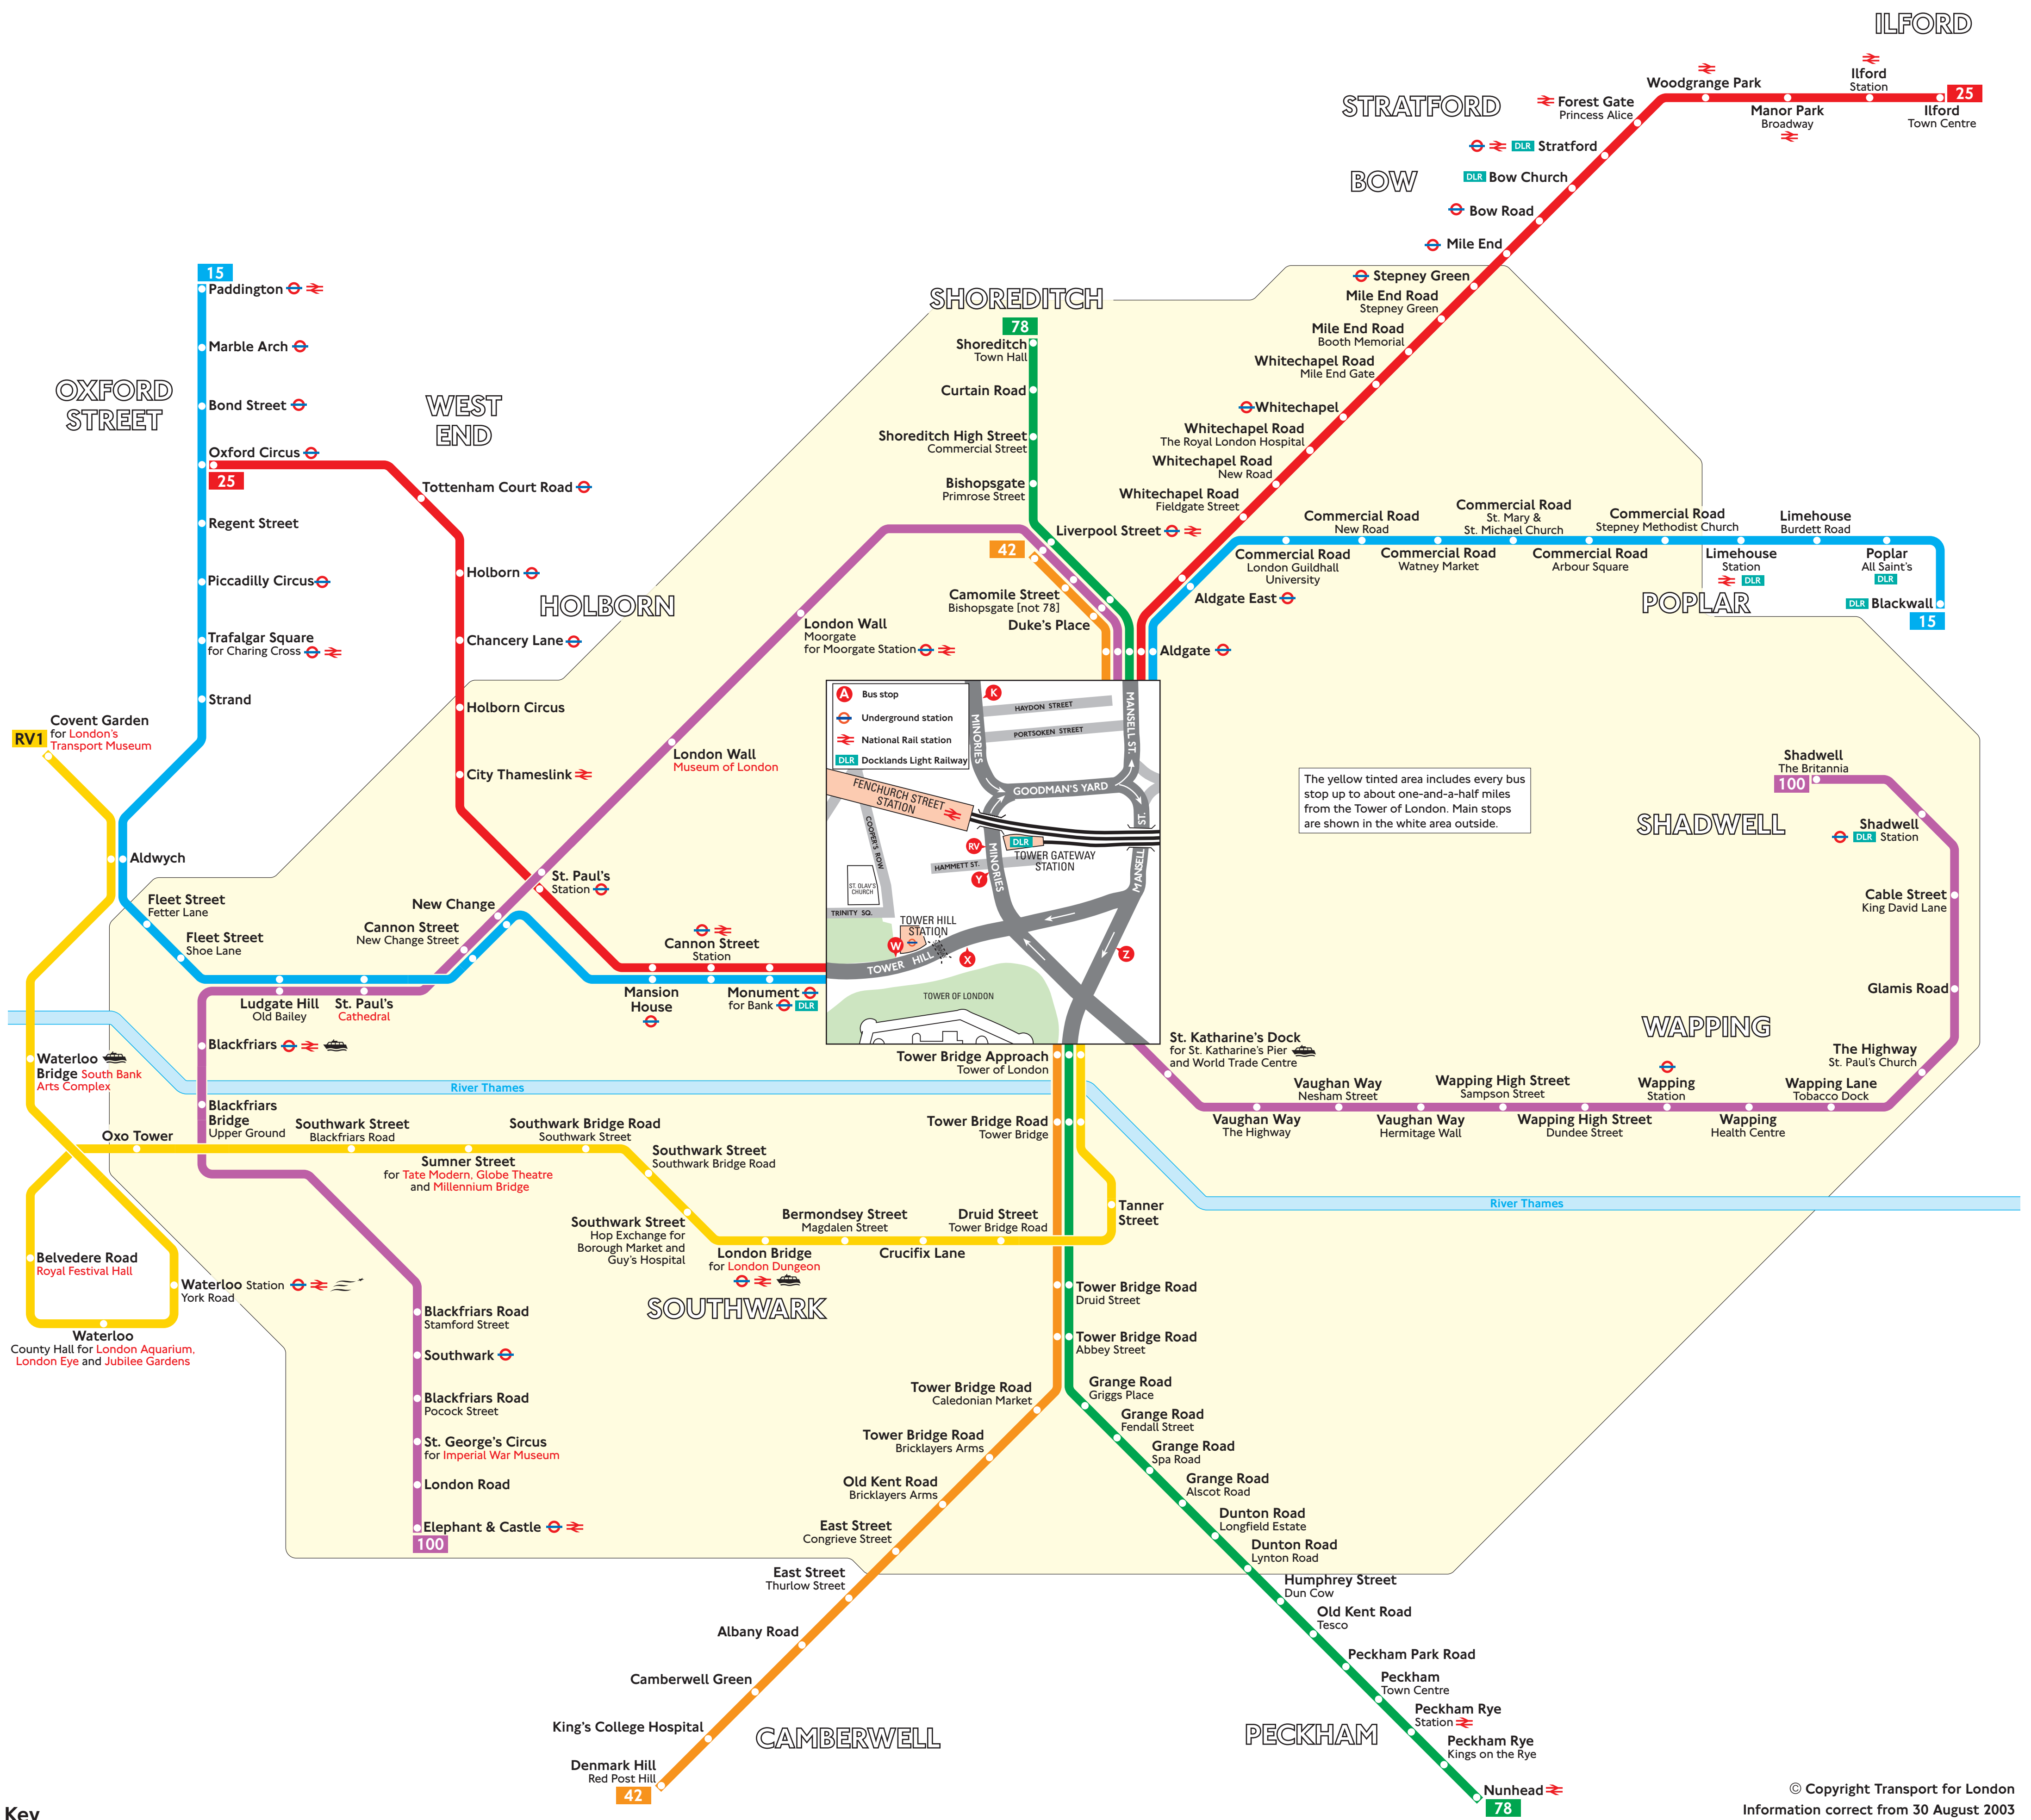

© Copyright Transport for London
Information correct from 30 August 2003

Key

- 15 Daytime routes in black
- N15 Night buses in blue
- Connections with London Underground
- Connections with National Rail
- DLR Connections with Docklands Light Railway
- Connections with Eurostar services
- Connections with Boat services
- Red names indicate place of interest
- Tate Modern
- Route 25 serves Tower Bridge area on Saturdays and Sundays only. At other times, the nearest stops are at Aldgate

Red discs show the bus stop you need for your chosen bus service. The disc **A** appears on the top of the bus stop in the street (see map of town centre in centre of diagram).

Route finder

Bus service	Towards	Bus stop
15	Blackwall	W
	Paddington	K X
25	Ilford (Saturdays and Sundays) †	W
	Oxford Circus (Saturdays and Sundays) †	K X
42	Denmark Hill	K Z
	Liverpool Street	Y
78	Shoreditch	Y
	Elephant & Castle	Y
100	Shadwell	K Z
	Covent Garden	W Z
RV1	Covent Garden	W Z

Destination	Bus service	Bus stop
Rush Green Road	N15	W
St. George's Circus for Imperial War Museum	100	Y
St. Katharine's Dock for St. Katharine's Pier and World Trade Centre	100	K Z
St. Paul's Cathedral	15, N15	K X
	100	Y
St. Paul's Station	25 †	K X
	100	Y
Shadwell DLR	100	K Z
Shoreditch Town Hall	78	Y
Shoreditch High Street Commercial Street	78	Y
Southwark	100	Y
Southwark Bridge Rd. Southwark Street	RV1	W Z
Southwark Street Hop Exchange for Borough Market and Guy's Hospital	RV1	W Z
Stepney Green	25 †	W
Strand	15, N15	K X
Stratford DLR	25 †	W
Summer Street Tate Modern	RV1	W Z
Tate Modern	RV1	W Z
Tottenham Court Road	25 †	K X
Tower Bridge Approach Tower of London	42, 78	K Z
	RV1	W Z
Tower Bridge Road	42, 78	K Z
	RV1	W Z
Trafalgar Square for Charing Cross	15, N15	K X
Vaughan Way	100	K Z
Wapping Health Centre	100	K Z
Wapping Station	100	K Z
Wapping High Street	100	K Z
Wapping Lane Tobacco Dock	100	K Z
Waterloo	RV1	W Z
Waterloo Bridge	RV1	W Z
Whitechapel	25 †	W
Whitechapel Road	25 †	W
Woodgrange Park	25 †	W