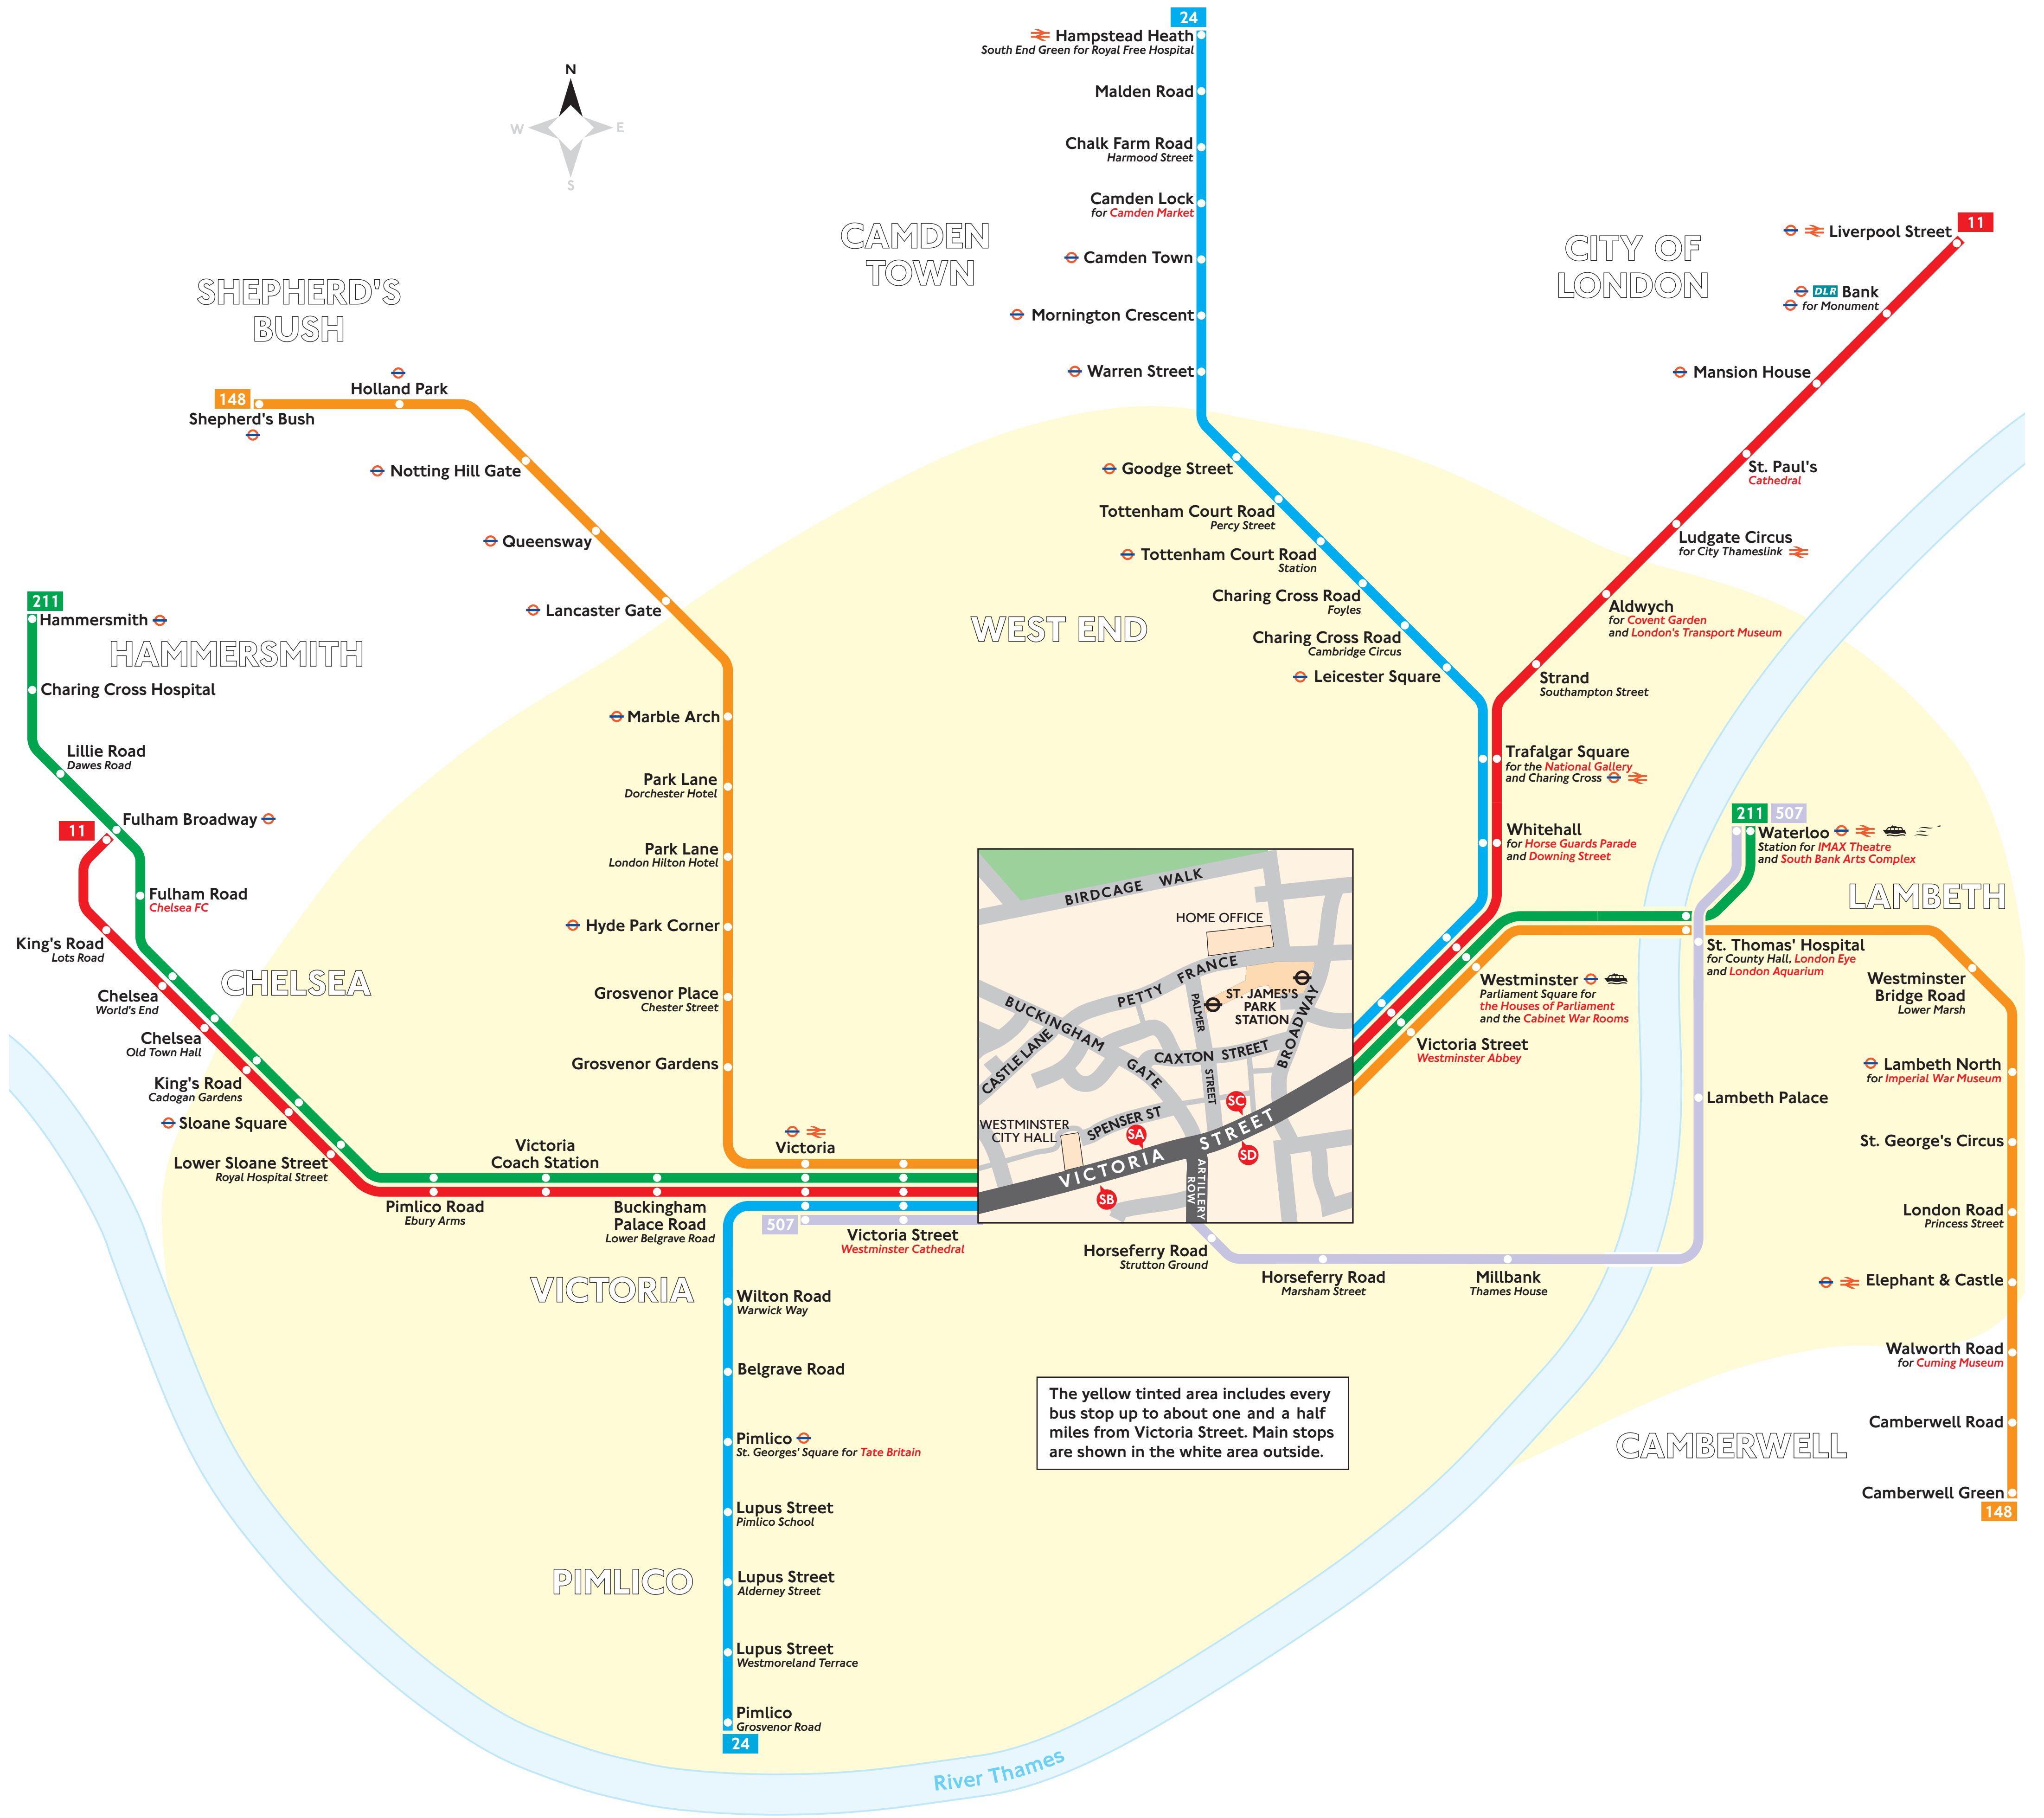

# Bus services from Victoria Street

The yellow tinted area includes every bus stop up to about one and a half miles from Victoria Street. Main stops are shown in the white area outside.

- ### Key
- 11 Daytime routes in black
  - N2 Night buses in blue
  - Connections with Underground
  - Connections with Eurostar
  - Connections with National Rail
  - Connections with Docklands Light Railway
  - Connections with river boat services
  - Red names indicate places of interest