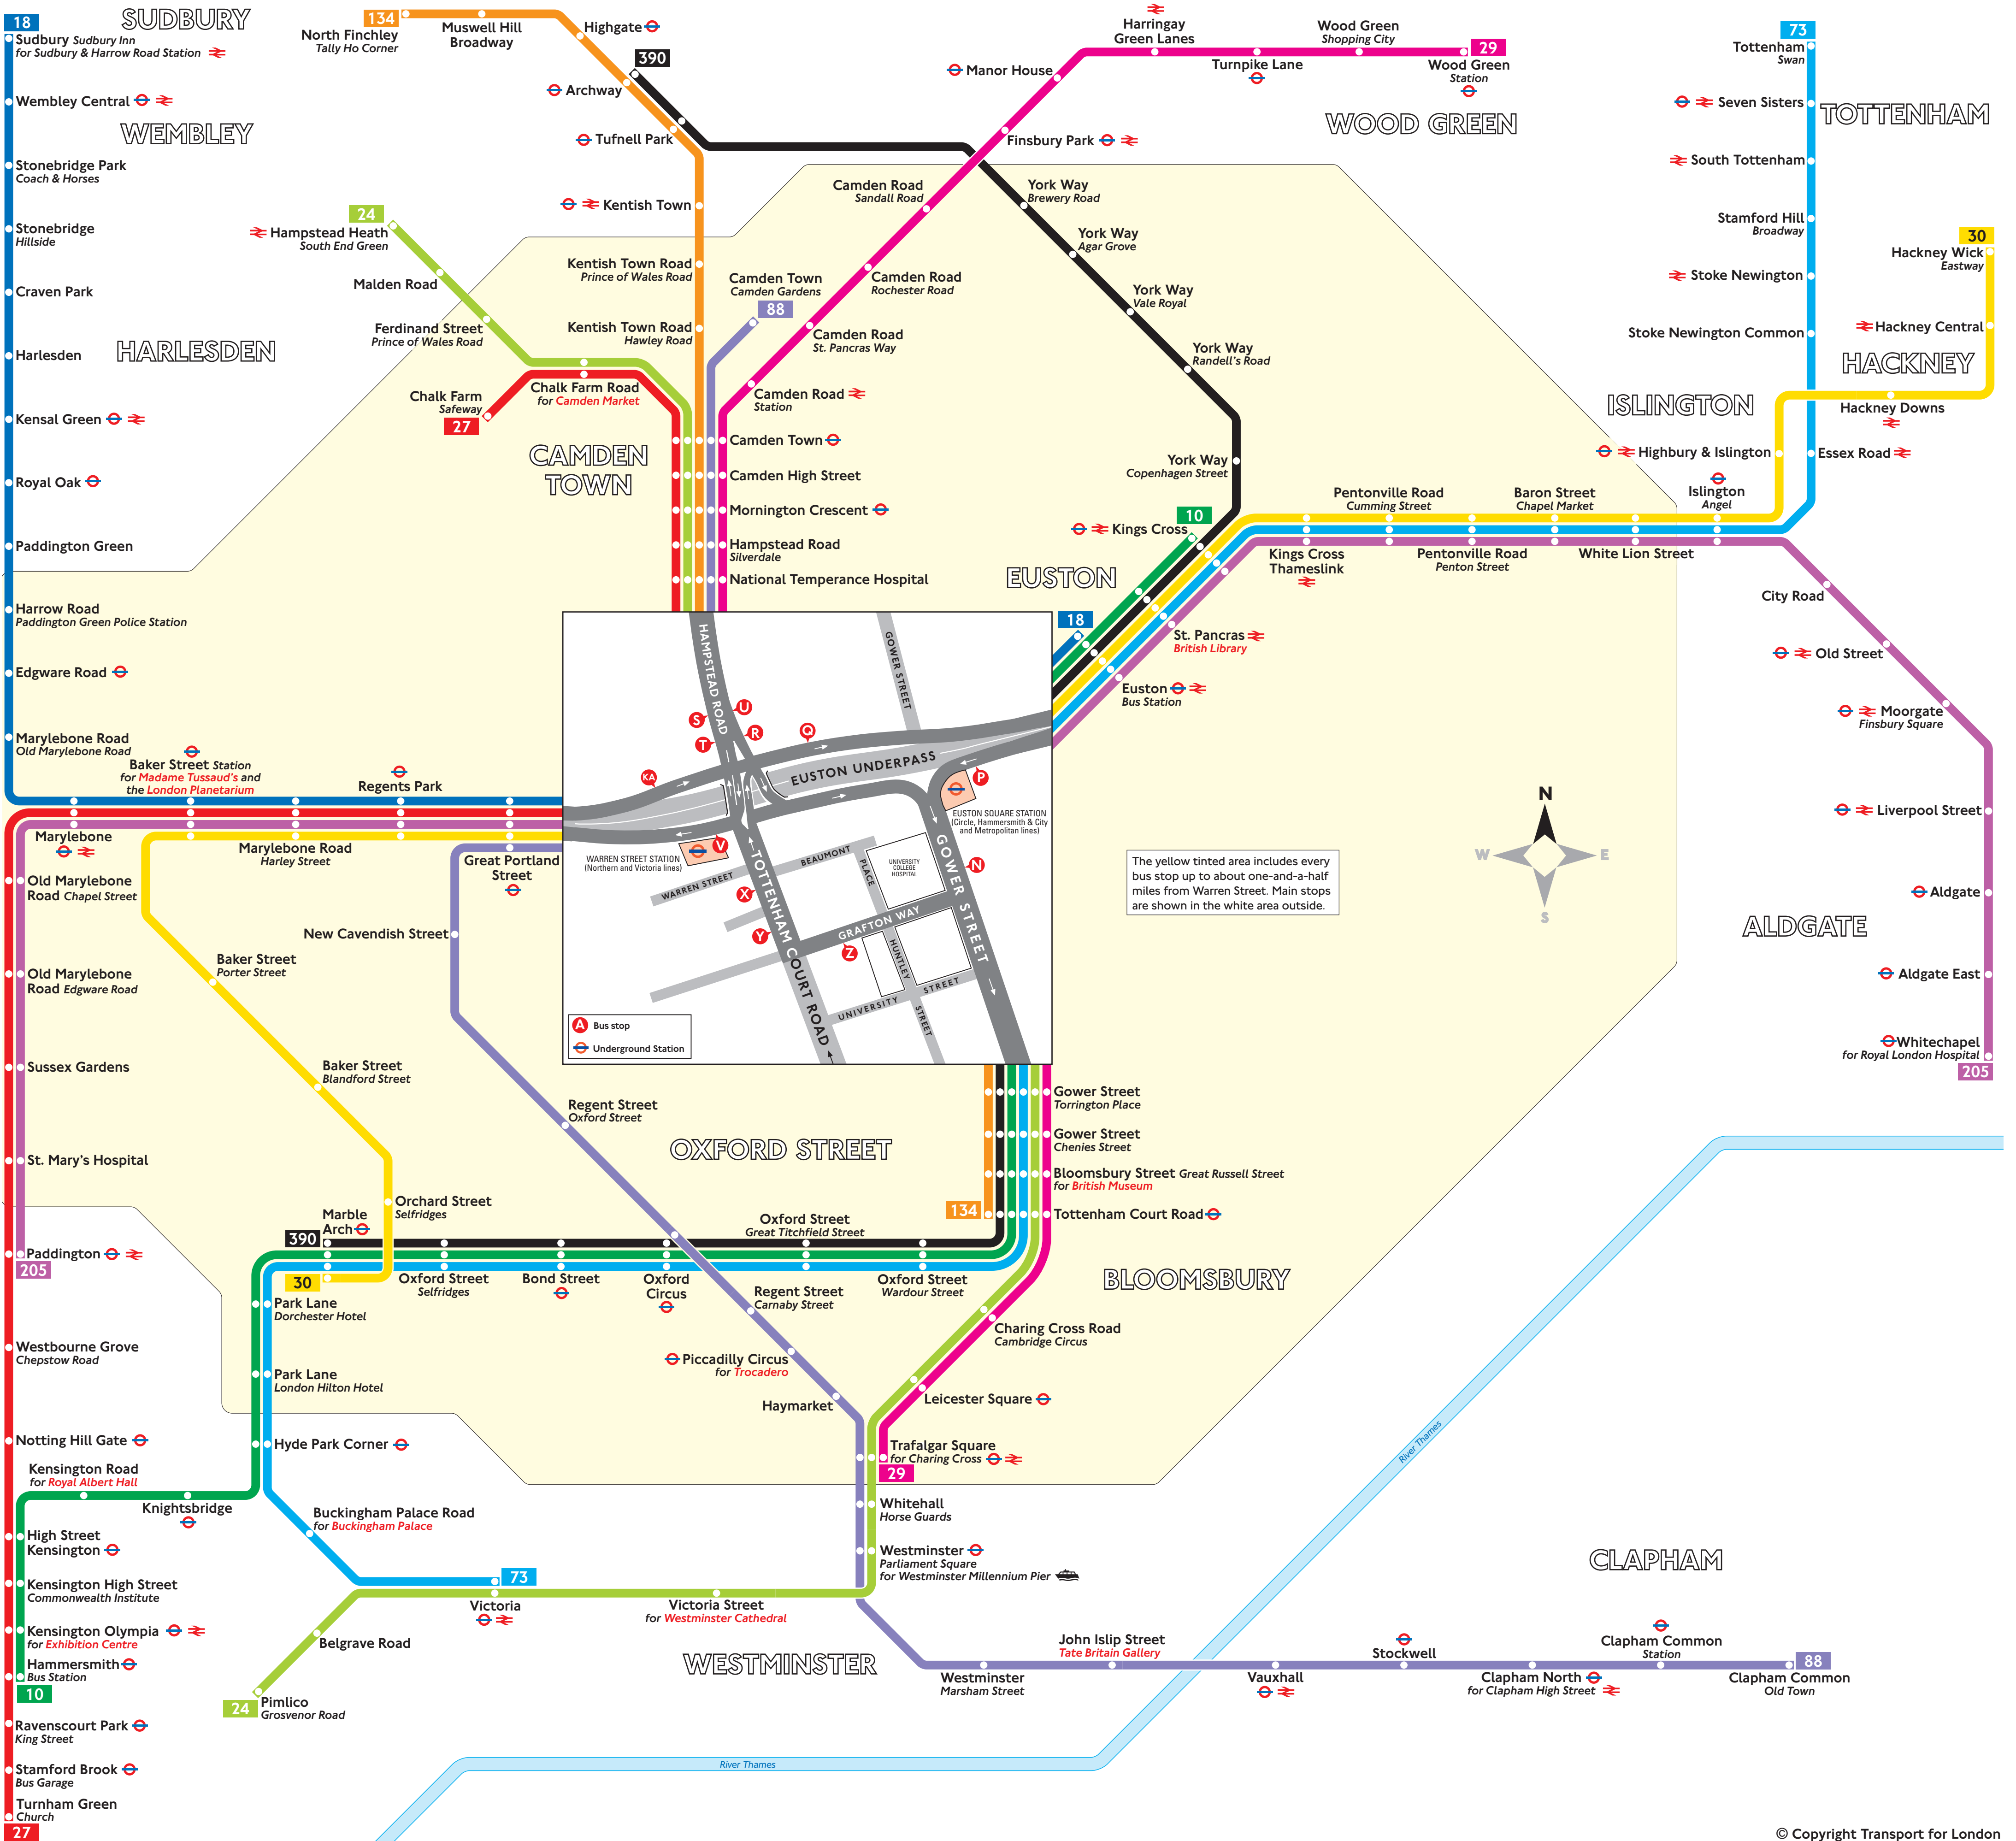

Key

- 10 Daytime routes in black
- N5 Night buses in blue
- Connections with London Underground
- Connections with National Rail
- Red names indicate place of interest
- Connections with Boat service

Red discs show the bus stop you need for your chosen bus service. The disc appears on the top of the bus stop in the street (see map of town centre in centre of diagram).

Route finder

Bus service	Towards	Bus stop
10	King's Cross	
18	Euston	
24	Hampstead Heath	
27	Chalk Farm	
29	Trafalgar Square	
30	Hackney Wick	
73	Tottenham	
88	Camden Town Camden Gardens	
134	North Finchley	
205	Paddington	
390	Archway	

Destination	Bus service	Bus stop
Oxford Circus	10, 73, 390, N10, N73, 88, N88	
Oxford Street	10, 73, 390, N10, N73	
Paddington	27, N27, 205	
Park Lane	10, 73, N10, N73	
Pentonville Road	30, 205, 73, N73	
Piccadilly Circus	88, N88	
Pimlico Grosvenor Road	24, N24	
Ponders End	N29, N279	
Putney	N10	
Regent Street	88, N88	
Regents Park	18, 30, 205, 27, N27	
Richmond Bus Station	N10	
St. Pancras	10, 73, 390, N10, N73, N279, 30, 205, 73, N73, N279	
Seven Sisters	73, N73, N279	
Stamford Hill Broadway	73, N73	
Stockwell	88, N88	
Stoke Newington	73, N73	
Sudbury Sudbury Inn	18	
Tate Britain Gallery	88, N88	
Tottenham Swan	73, N73, N279	
Tottenham Court Road	10, 73, 390, N5, N10, N20, N73, N253, N279, 24, 29, 134, N24, N29, N134	
Trafalgar Square	24, 29, N24, N29, 88, N88, N5, N20, N279	
Turnham Green Church	27, N27	
Vauxhall	88, N88	
Victoria	24, N24, 73, N73, N279	
Waltham Cross	N279	
Walthamstow Central	N73	
Wembley Central	18	
Westminster	24, N24, 88, N88, N279	
Whitechapel	205	
Wood Green	29, N29	
York Way	390, N10	