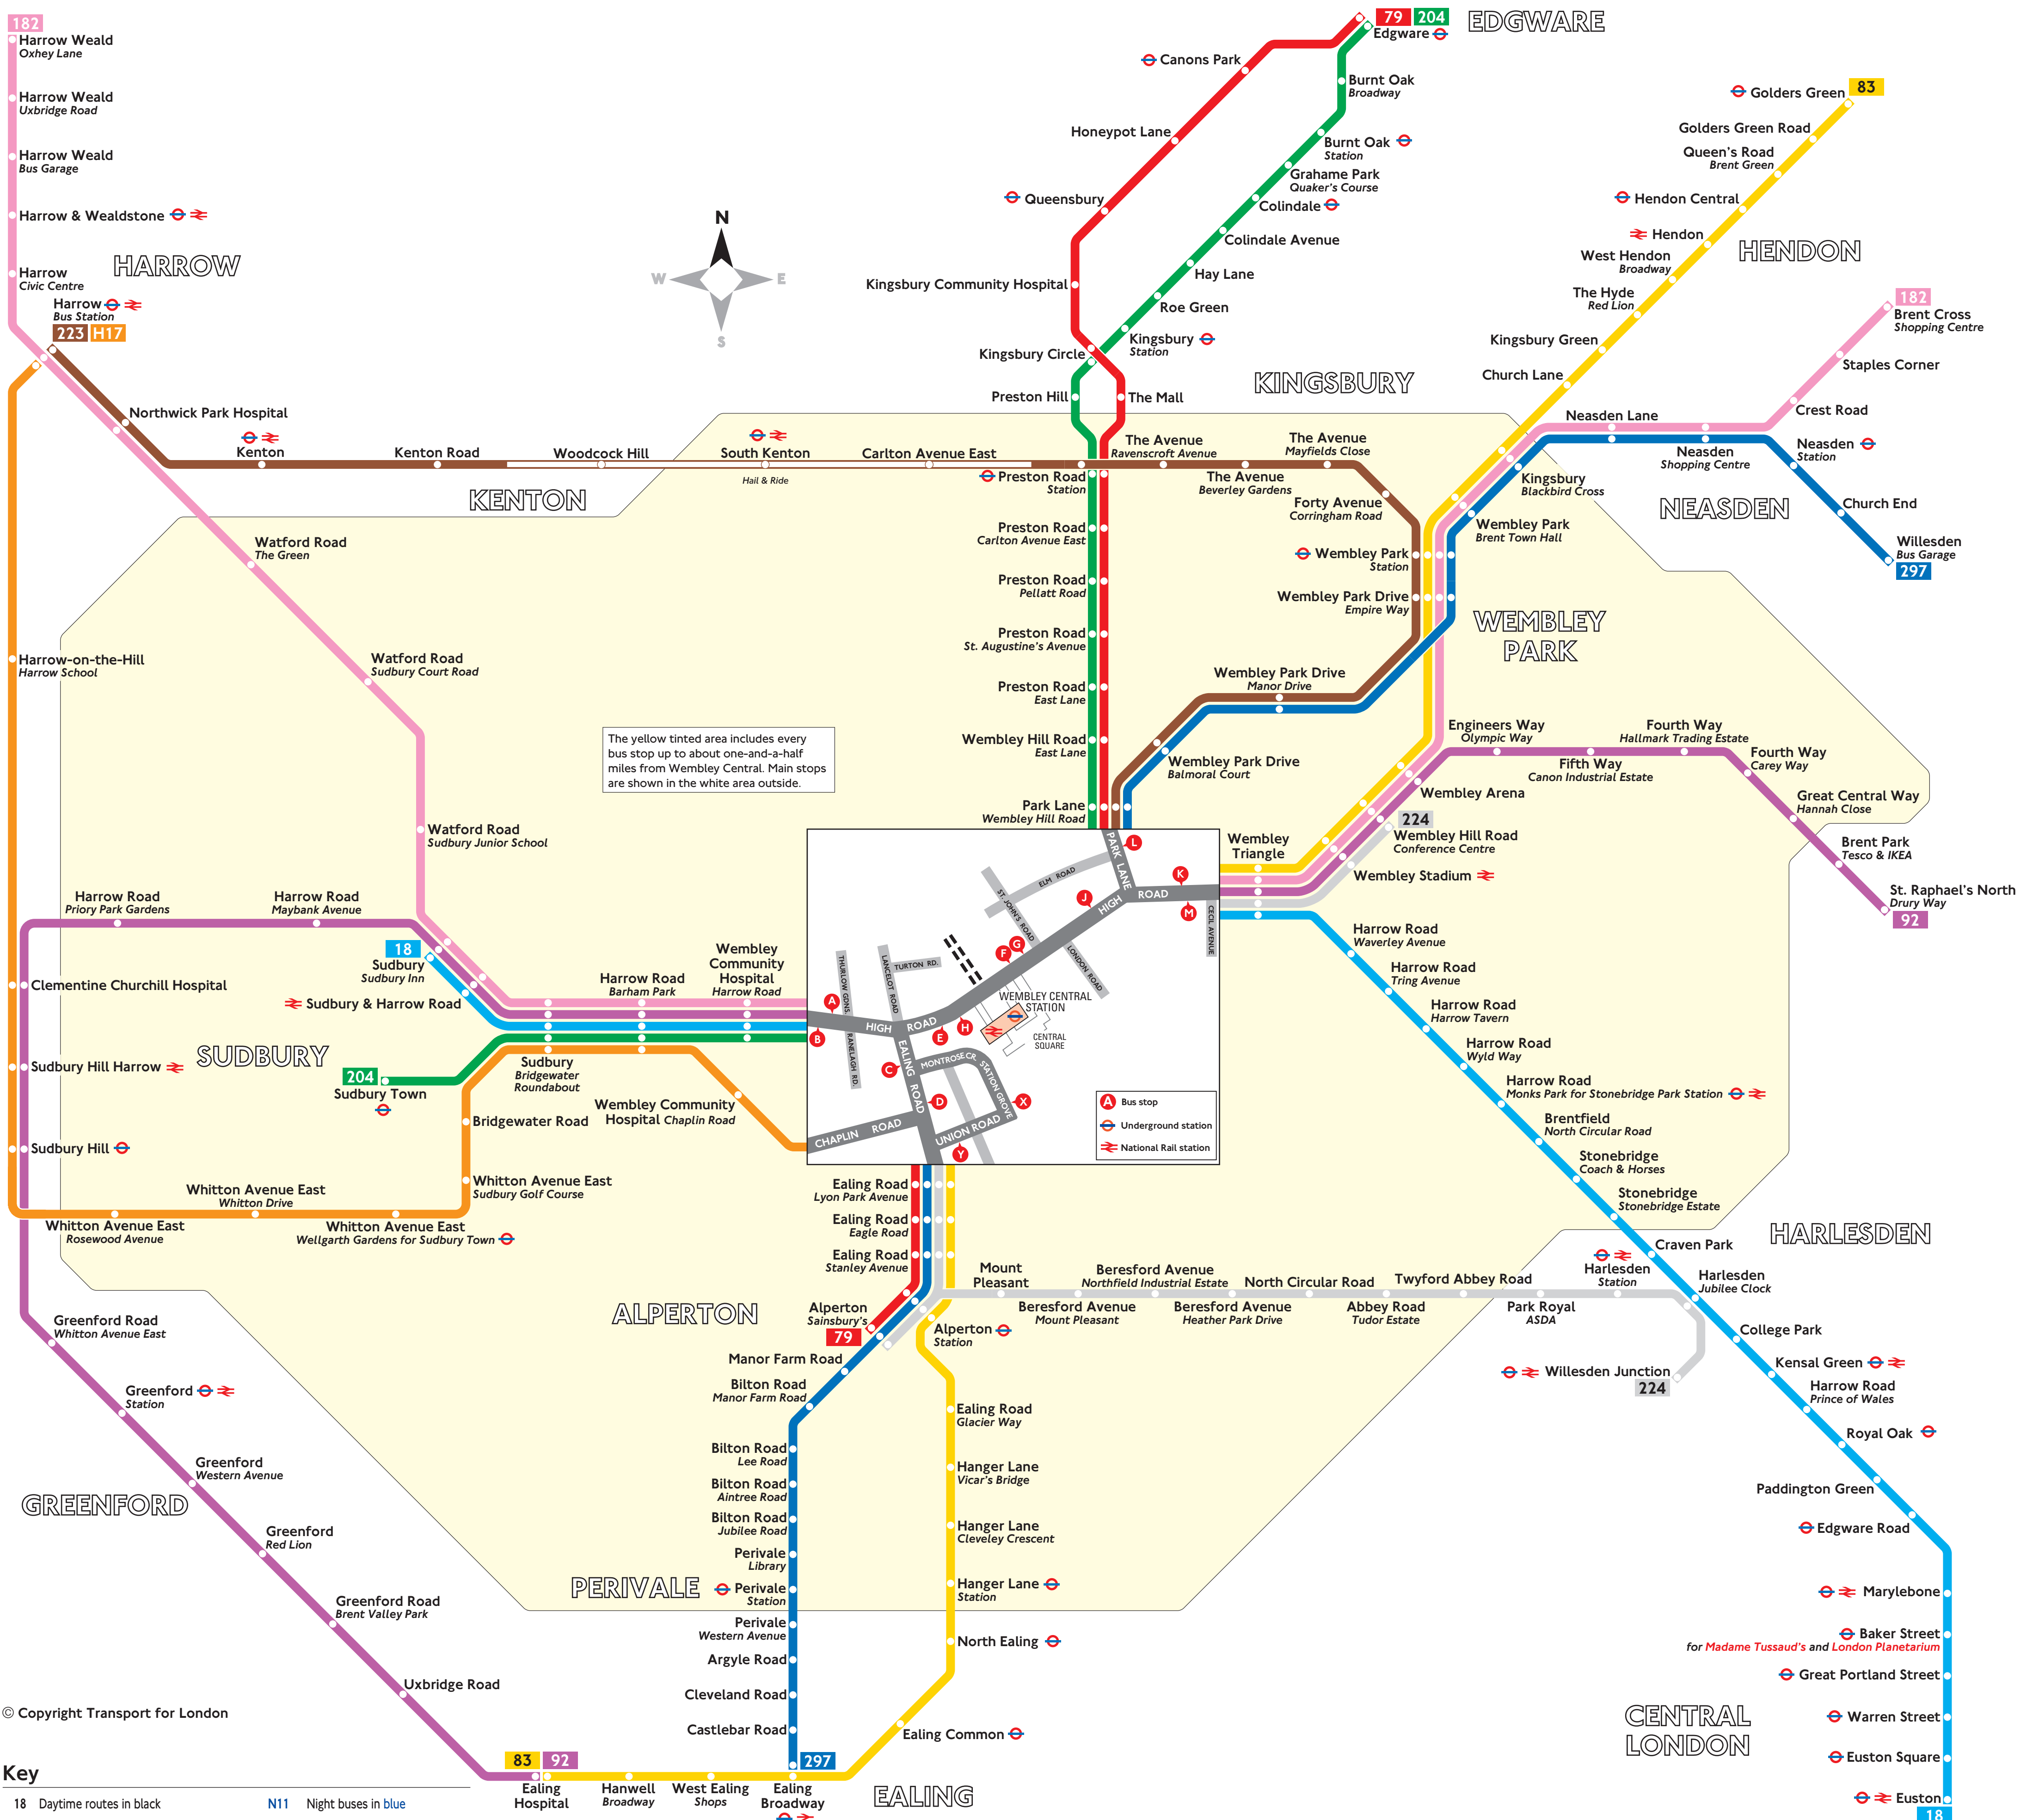

Bus services from Wembley Central

Key

- 18 Daytime routes in black
- N11 Night buses in blue
- Connections with London Underground
- Connections with Docklands Light Railway
- Connections with National Rail
- Red names indicate place of interest

Red discs show the bus stop you need for your chosen bus service. The disc appears on the top of the bus stop in the street (see map of town centre in centre of diagram).

Route finder

Bus service	Towards	Bus stop
18	Euston	
	Sudbury	
79	Alperton	
	Edgware	
83	Ealing Hospital	
	Golders Green	
92	Ealing Hospital	
	St. Raphael's North	
182	Brent Cross Not late evenings	
	Harrow Weald	
204	Neasden	
	Edgware	
223	Sudbury Town	
	Harrow	
224	Wembley Hill Road	
	Willesden Junction	
297	Ealing Broadway	
	Willesden	
H17	Harrow	

Night buses

Bus service	Towards	Bus stop
N11	Liverpool Street	
	Harrow Weald	
N18	Trafalgar Square	

Destination finder

Destination	Bus service	Bus stop
A Abbey Road Tudor Estate	224	
Acton Town	N11	
Aldwych	N11	
Alperton Sainsbury's	79, 297	
	224	
	N11	
Alperton Station	79, 297	
	83, 224	
	N11	

Destination	Bus service	Bus stop
B Baker Street	18, N18	
Bank for Monument	N11	
Beresford Avenue	224	
Bilton Road	297	
	N11	
Brent Cross Shopping Centre	182 (not late eves)	
Brent Park Tesco & Ikea	92	
Brentfield North Circular Road	18, N18	
Bridgewater Road	H17	
Burnt Oak	204	
C Canons Park	79	
Carlton Avenue East	223	
Chelsea	N11	
Church End	297	
Clementine Churchill Hospital	92	
	H17	
Collindale	204	
E Ealing Broadway	83	
	297	
Ealing Hospital	83	
	92	
Ealing Road	79, 297	
	83, 224	
	N11	
Edgware	79	
	204	
Engineers Way Olympic Way	92	
Euston	18	
F Fifth Way Canon Industrial Estate	92	
Forty Avenue Corringham Road	223	
Fourth Way	92	
Fulham Broadway	N11	
G Golders Green	83	
Great Central Way Hannah Close	92	
Greenford	92	
H Hammersmith	N11	
Hanger Lane	83	
Hanwell Broadway	83	
Harlesden Jubilee Clock	18, N18	
	224	
Harlesden Station	224	
Harrow Bus Station	182, N18	
	H17	
Harrow & Wealdstone	182, N18	

Destination	Bus service	Bus stop
H Harrow Road (East)	18, N18	
Harrow Road (West)	18, 92, 182, N18	
	204	
	H17	
Harrow Weald Bus Garage	182, N18	
Harrow Weald Oxhey Lane	182	
Harrow-On-The-Hill Harrow School	H17	
Hendon Stations	83	
K Kensal Green	18, N18	
Kenton	223	
Kingsbury Blackbird Cross	83	
	182	
	297	
Kingsbury Station	204	
Kingsbury Circle	79	
	204	
L Liverpool Street	N11	
M Manor Farm Road	297	
	N11	
Marylebone	18, N18	
Mount Pleasant	224	
N Neasden Shopping Centre	182	
	297	
Neasden Station	297	
North Circular Road	224	
North Ealing	83	
Northwick Park Hospital	182	
	223	
O Oxford Circus	N18	
P Park Lane Wembley Hill Road	79, 297	
	204	
	223	
	224	
Park Royal Asda	224	
Perivale	297	
	N11	
Preston Hill	204	
Preston Road	79	
	204	
Preston Road Station	79	
	204	
	223	
Q Queensbury	79	
S St. Raphael's North Drury Way	92