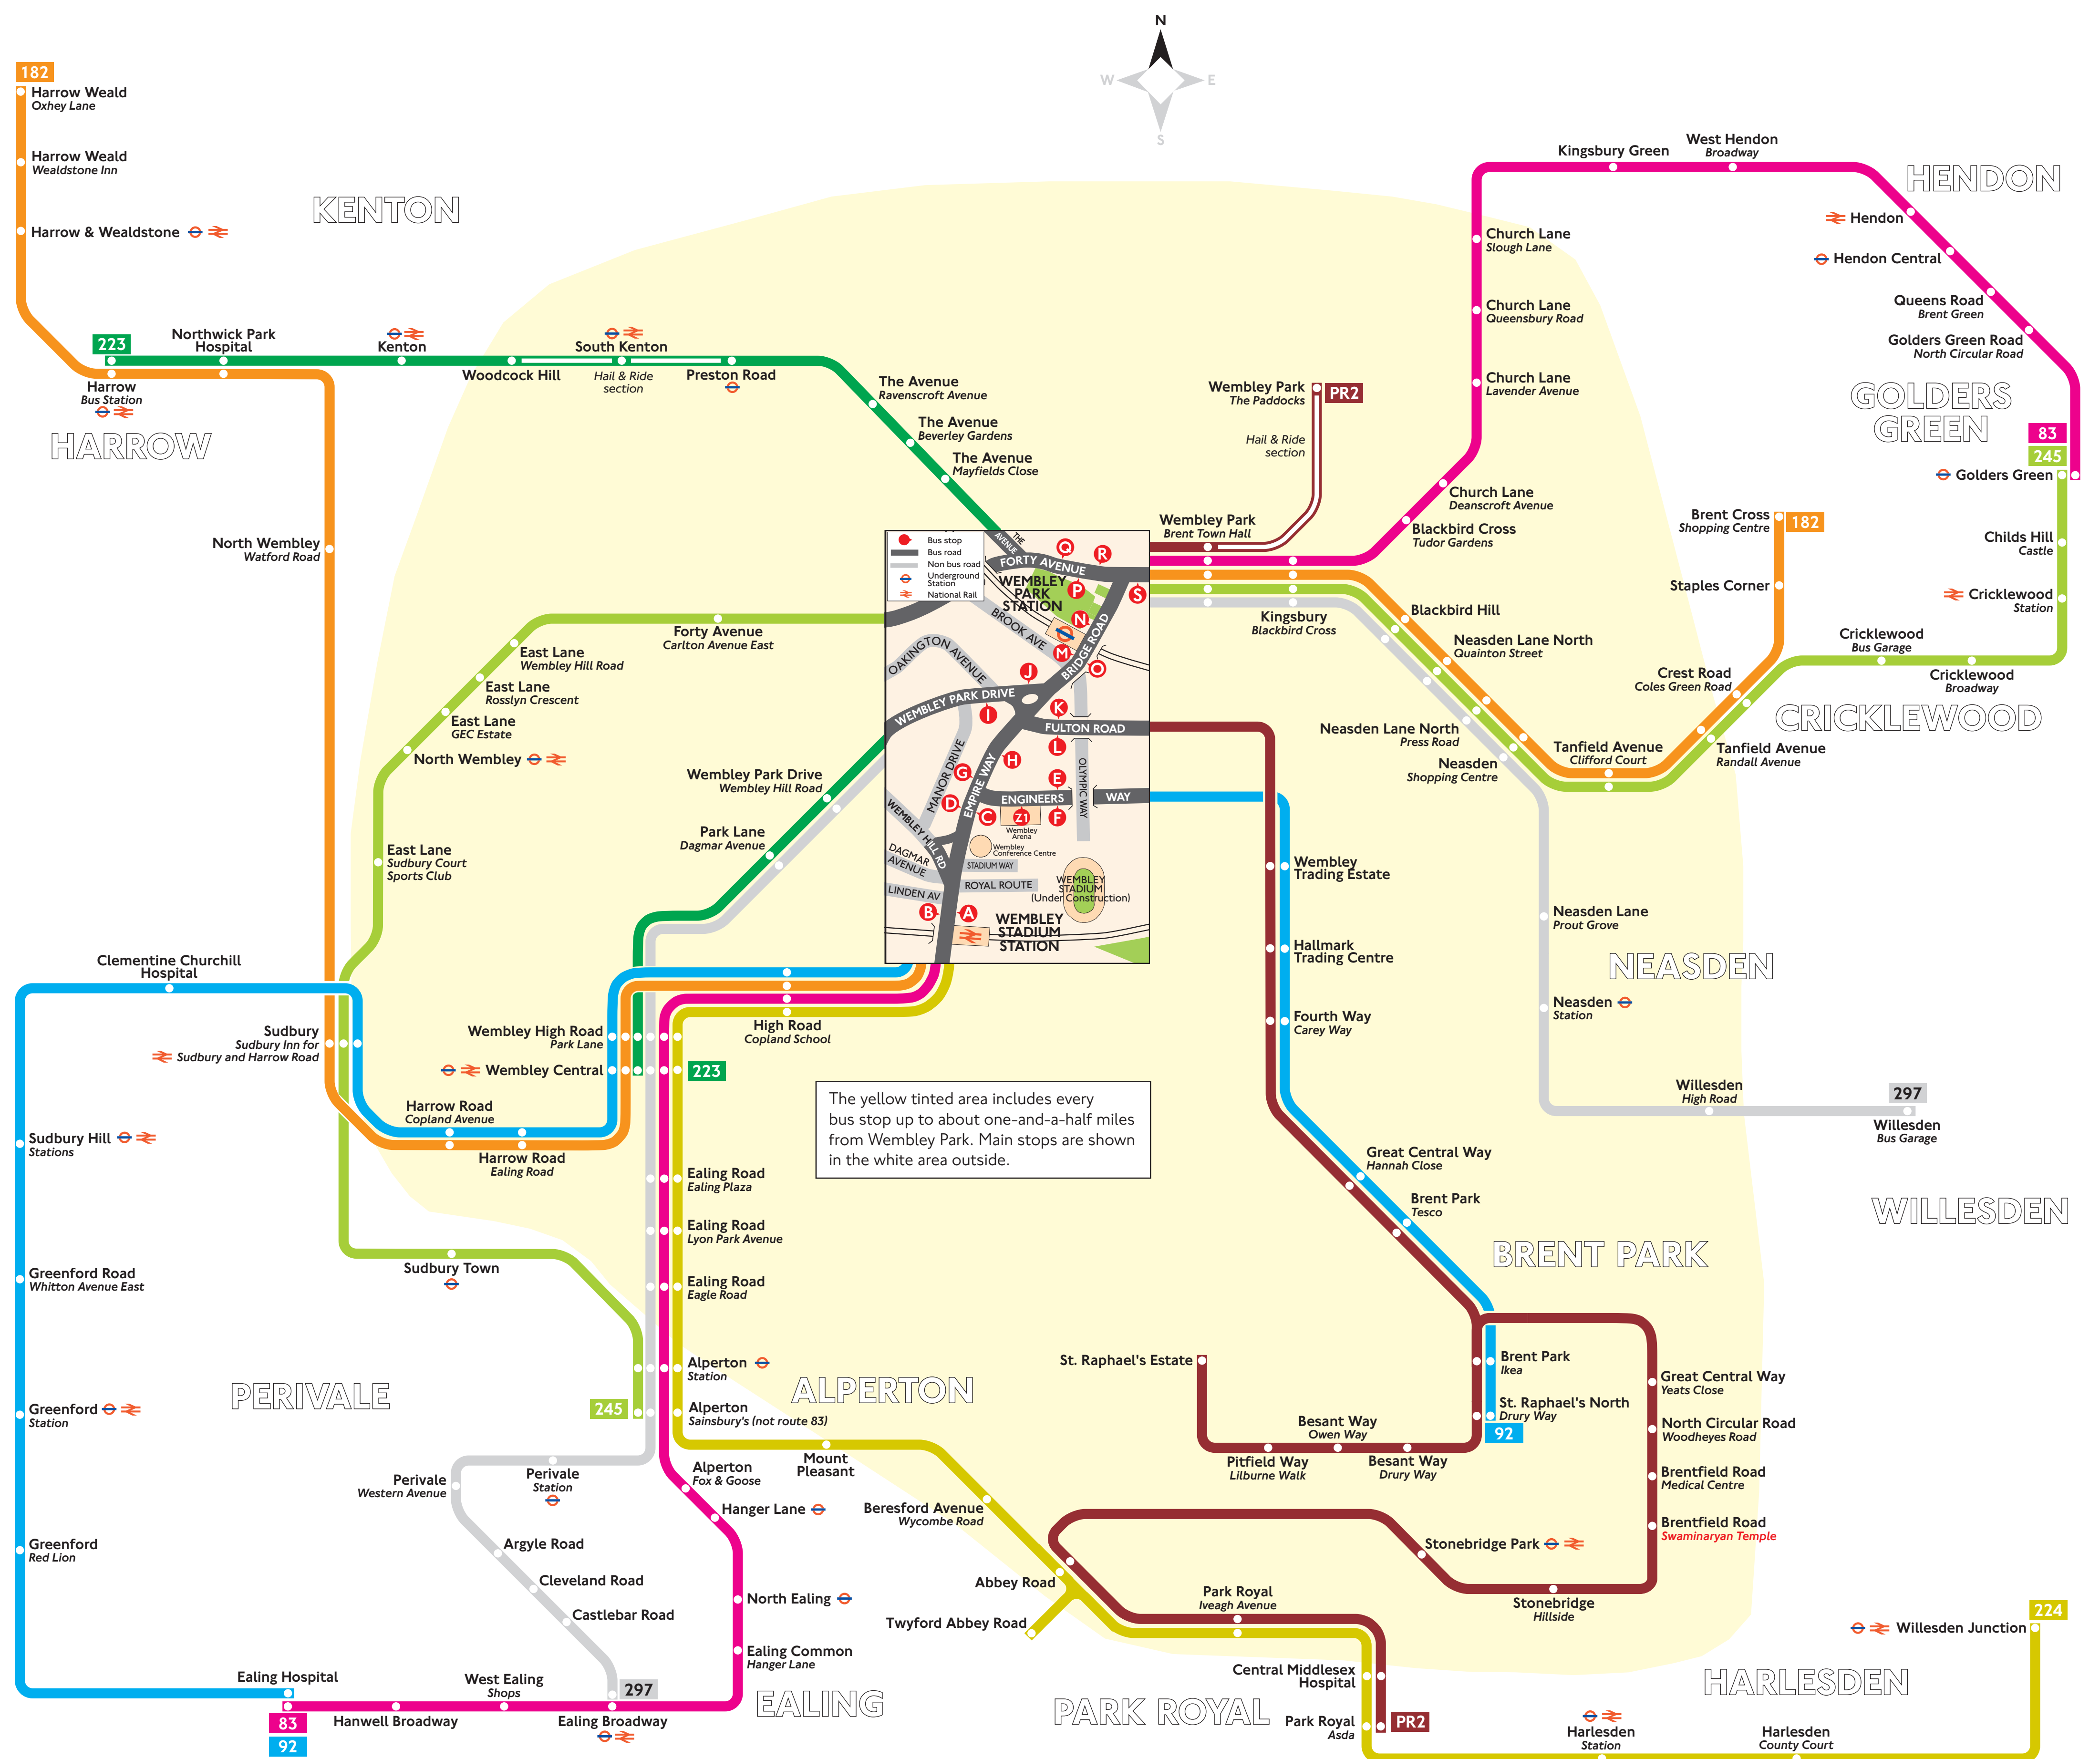

Key

- 182 Daytime routes in black
- Swaminarayan Temple Red names indicates places of interest
- Red discs show the bus stop you need for your chosen bus service. The disc **O** appears on the top of the bus stop in the street (see map of town centre in centre of diagram).
- Connections with Underground
- Connections with National Rail

Route finder

Bus service	Towards	Bus stops
83	Ealing Hospital	A C H O S
	Golders Green	B D G J M
92	Ealing Hospital	A C F
	St. Raphael's North	B D E
182	Brent Cross	B D G J M
	Harrow Weald	A C H O S
223	Harrow	J N P
	Wembley Central	I O R
224	Wilkesden Junction	A
245	Alperton	P S
	Golders Green	O R
297	Ealing Broadway	I O S
	Wilkesden	J N
PR2	Park Royal	K O S (Mon-Sat)
	Wembley Park The Paddocks	J L N (Mon-Sat)