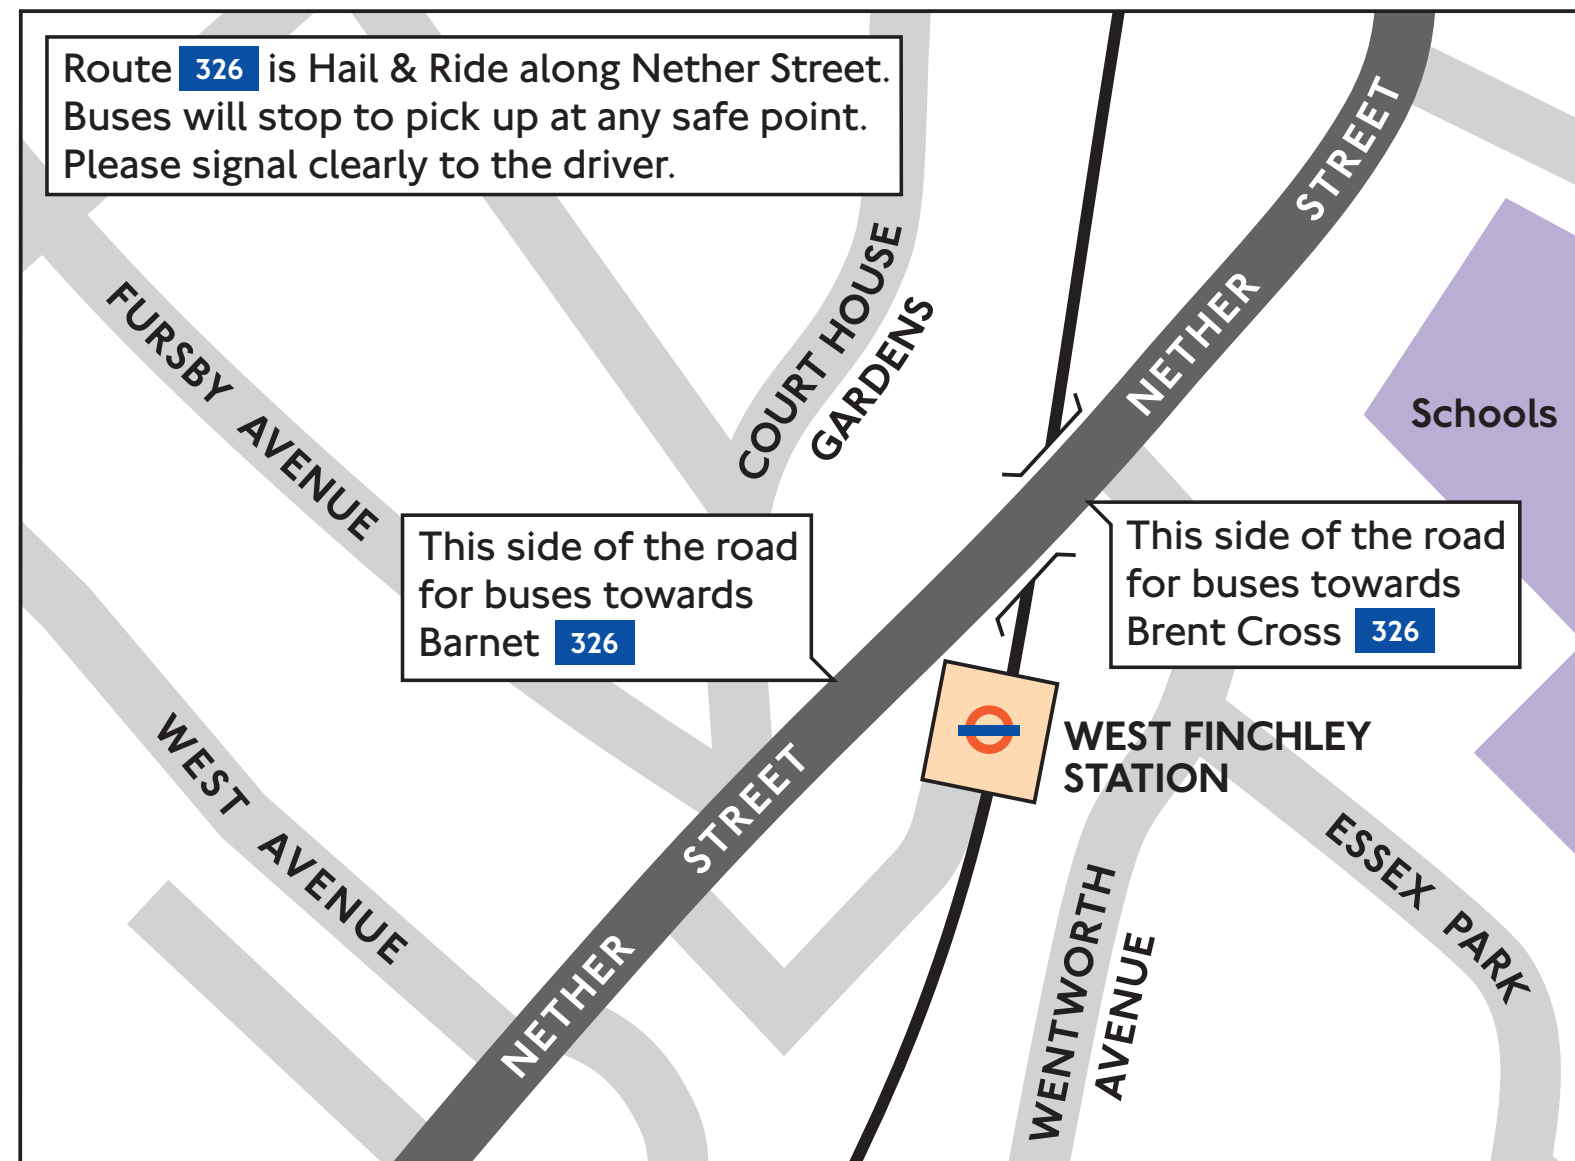

Where to catch your bus

Key
Connections with London Underground
Connections with National Rail